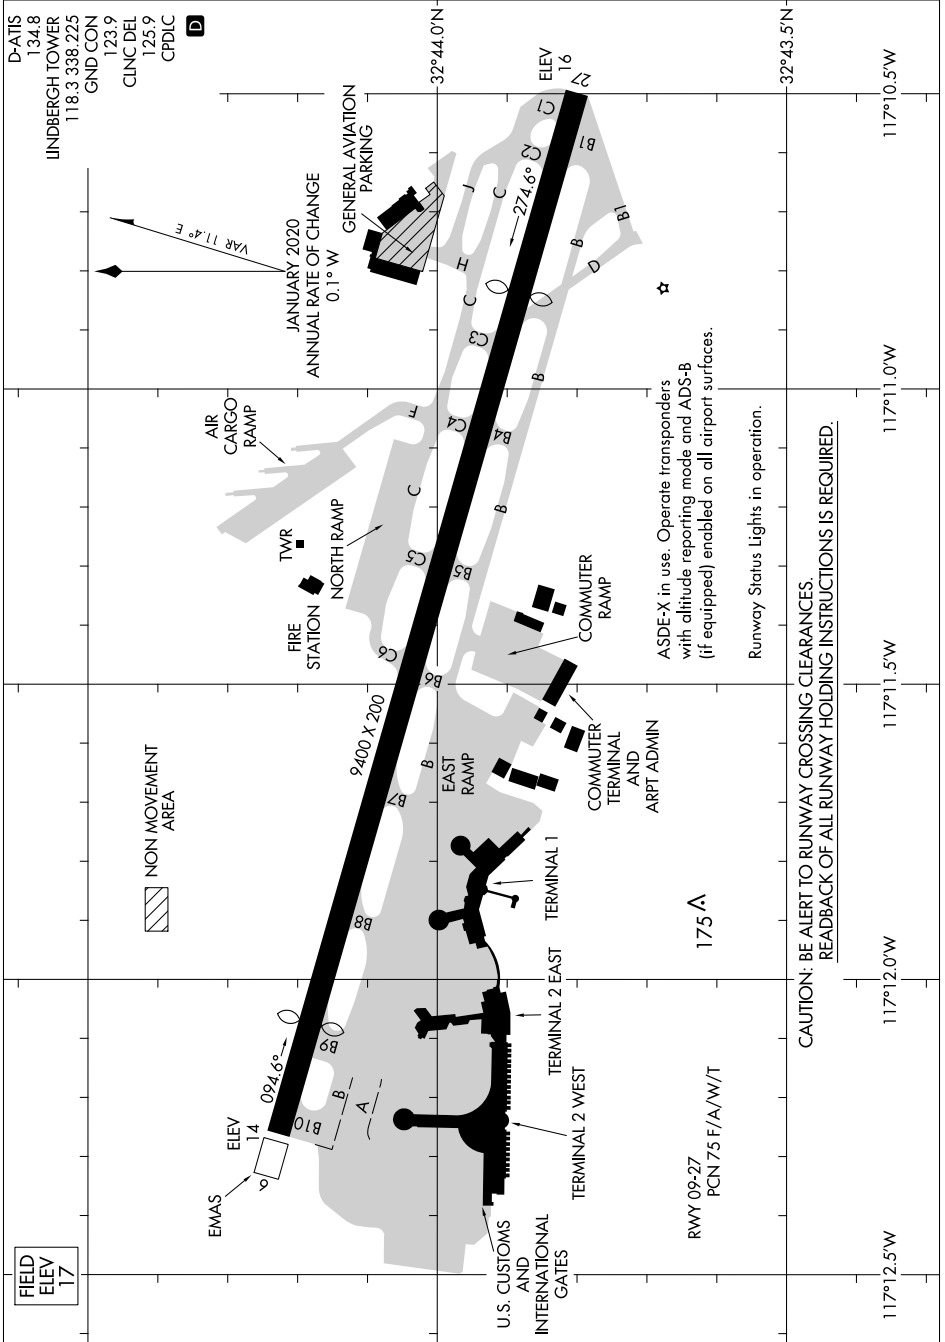

# AIRPORT DIAGRAM

SAN DIEGO INTL (SAN)  
SAN DIEGO, CALIFORNIA

AL-373 (FAA)

SW-3, 10 SEP 2020 to 08 OCT 2020

# AIRPORT DIAGRAM

SAN DIEGO, CALIFORNIA  
SAN DIEGO INTL (SAN)

SW-3, 10 SEP 2020 to 08 OCT 2020