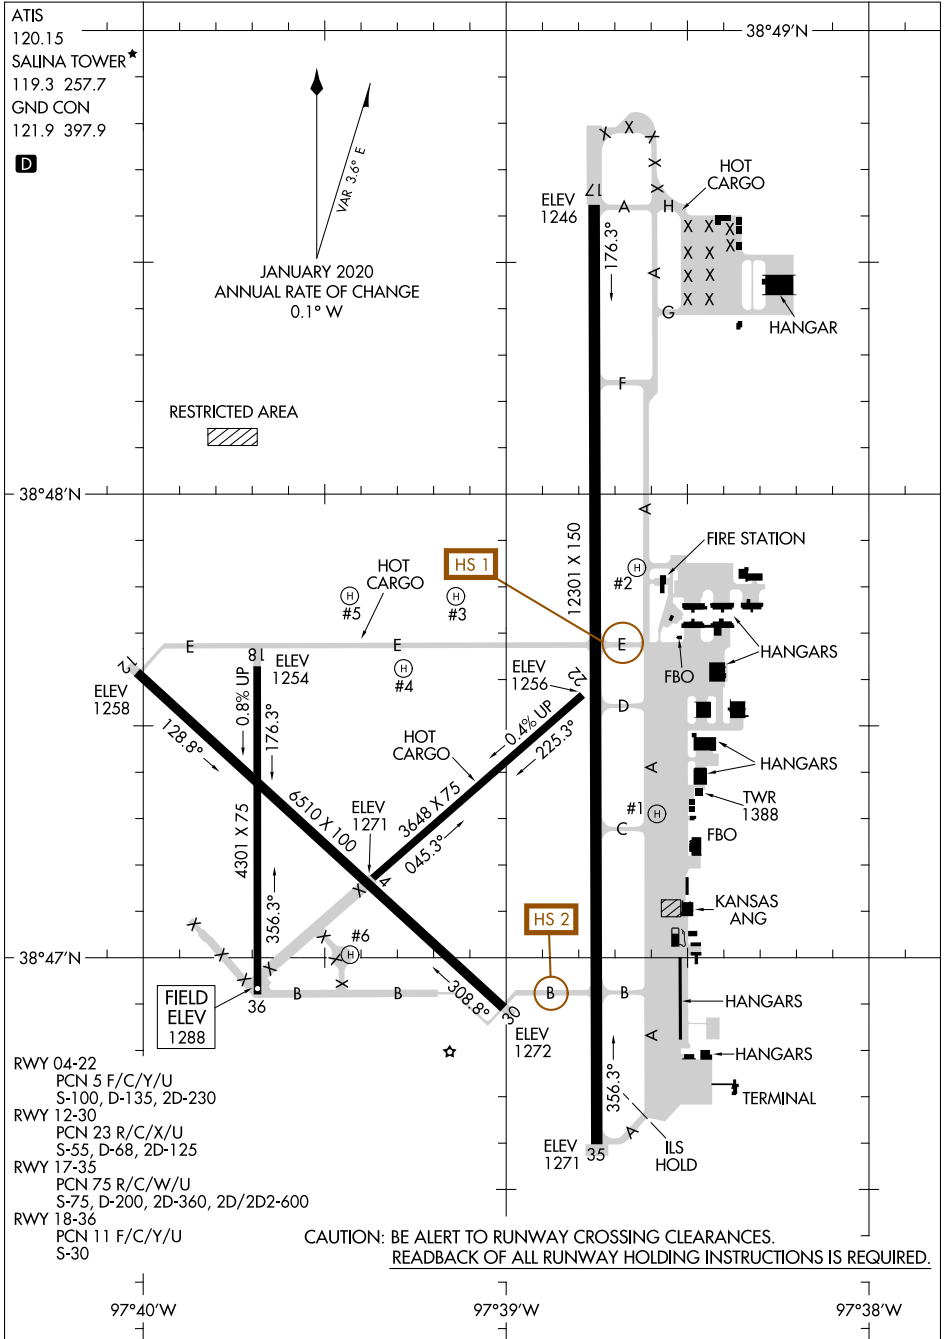

AIRPORT DIAGRAM

AL-362 (FAA)

SALINA RGNL (SLN)
SALINA, KANSAS

NC-2, 10 SEP 2020 to 08 OCT 2020

NC-2, 10 SEP 2020 to 08 OCT 2020

AIRPORT DIAGRAM

SALINA, KANSAS
SALINA RGNL (SLN)