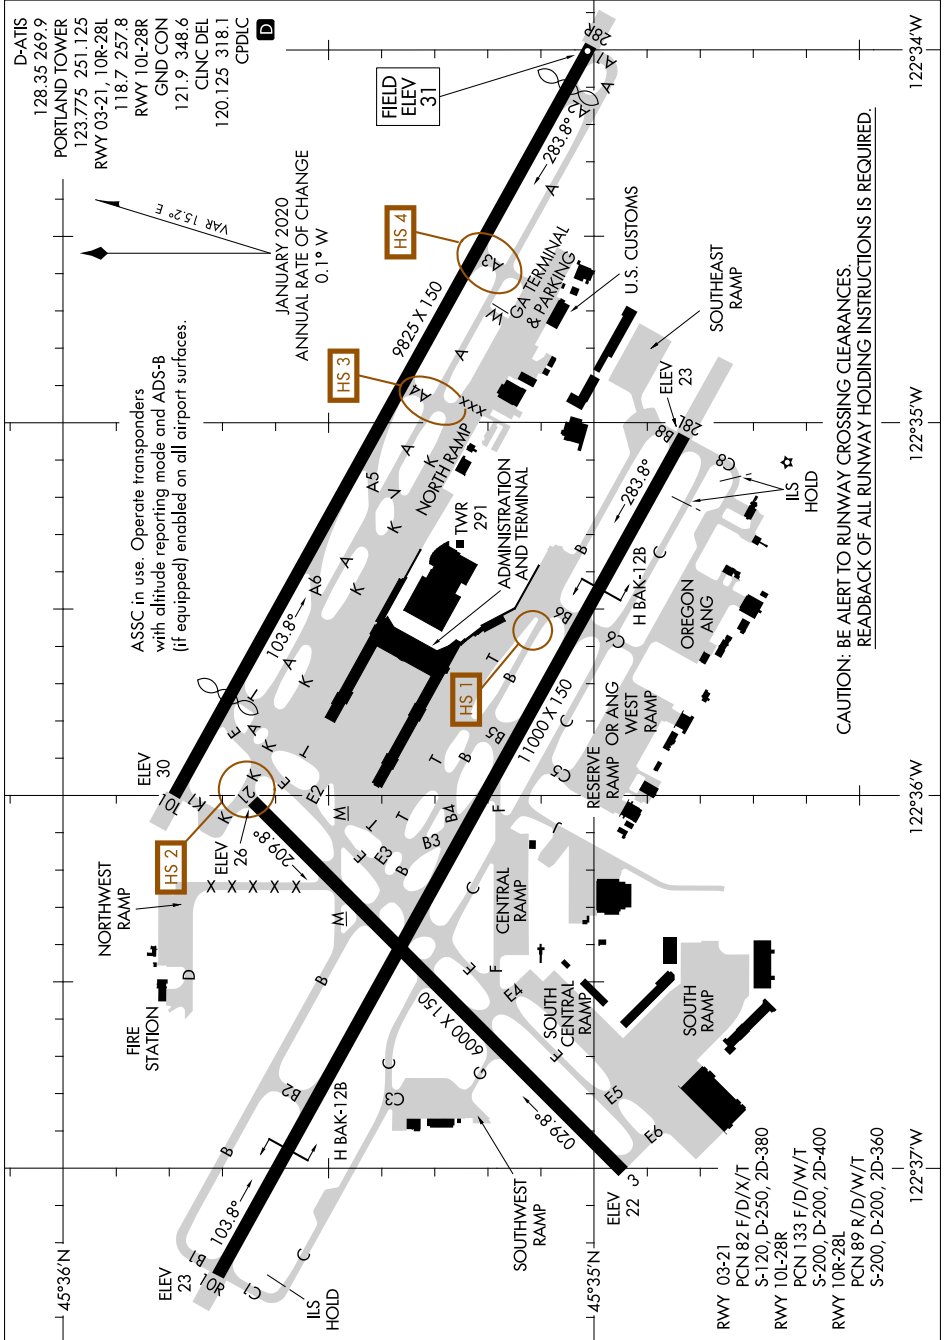

AIRPORT DIAGRAM

AL-330 (FAA)

PORTLAND INTL (PDX)
PORTLAND, OREGON

NW-1, 10 SEP 2020 to 08 OCT 2020

CAUTION: BE ALERT TO RUNWAY CROSSING CLEARANCES.
READBACK OF ALL RUNWAY HOLDING INSTRUCTIONS IS REQUIRED.

AIRPORT DIAGRAM

PORTLAND, OREGON
PORTLAND INTL (PDX)

NW-1, 10 SEP 2020 to 08 OCT 2020