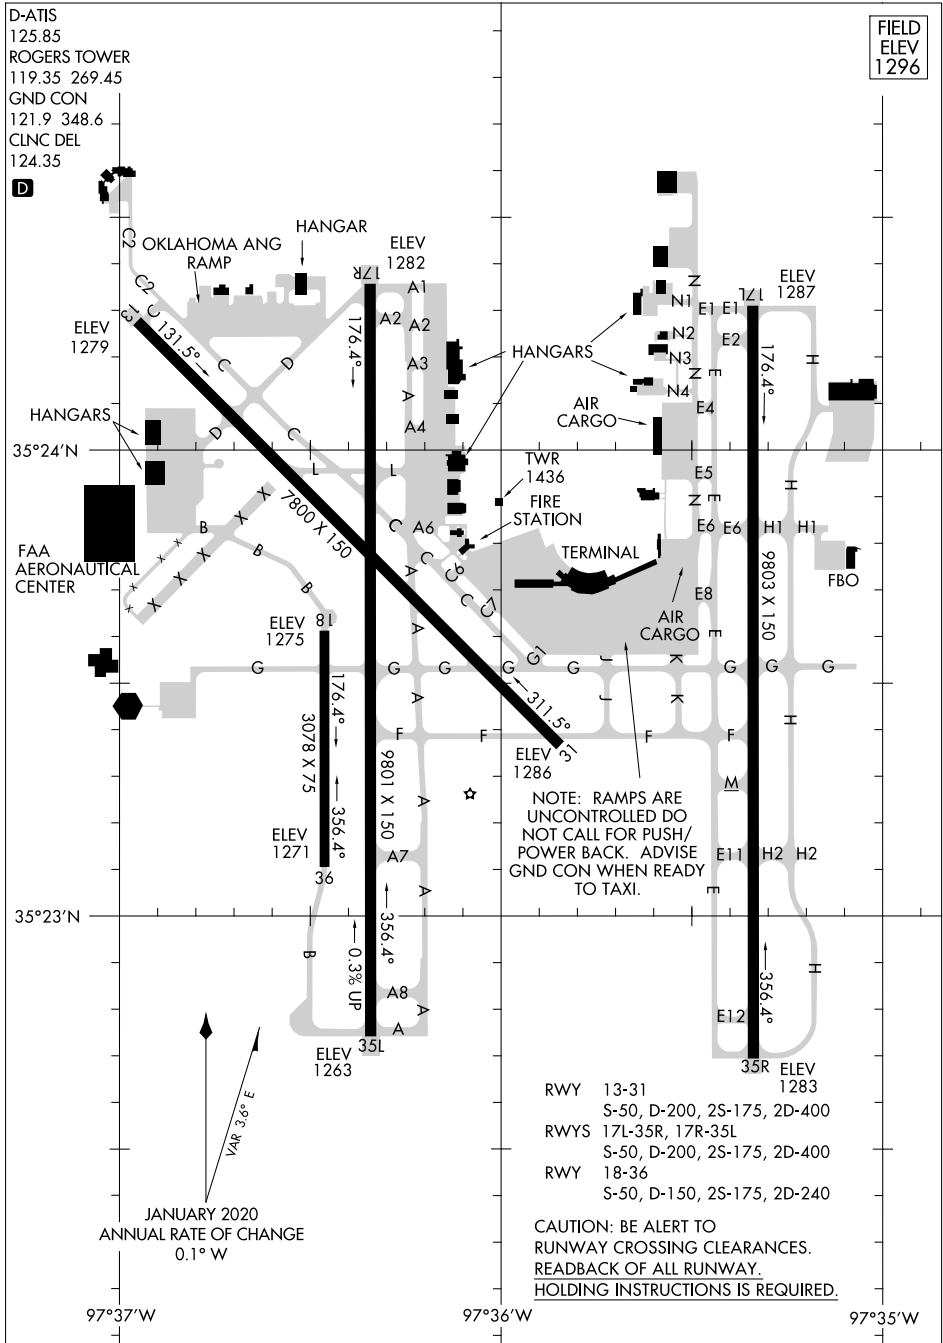

20086
AIRPORT DIAGRAM

AL-301 (FAA)

WILL ROGERS WORLD (OKC)
 OKLAHOMA CITY, OKLAHOMA

SC-1, 10 SEP 2020 to 08 OCT 2020

SC-1, 10 SEP 2020 to 08 OCT 2020

20086
AIRPORT DIAGRAM

OKLAHOMA CITY, OKLAHOMA
WILL ROGERS WORLD (OKC)