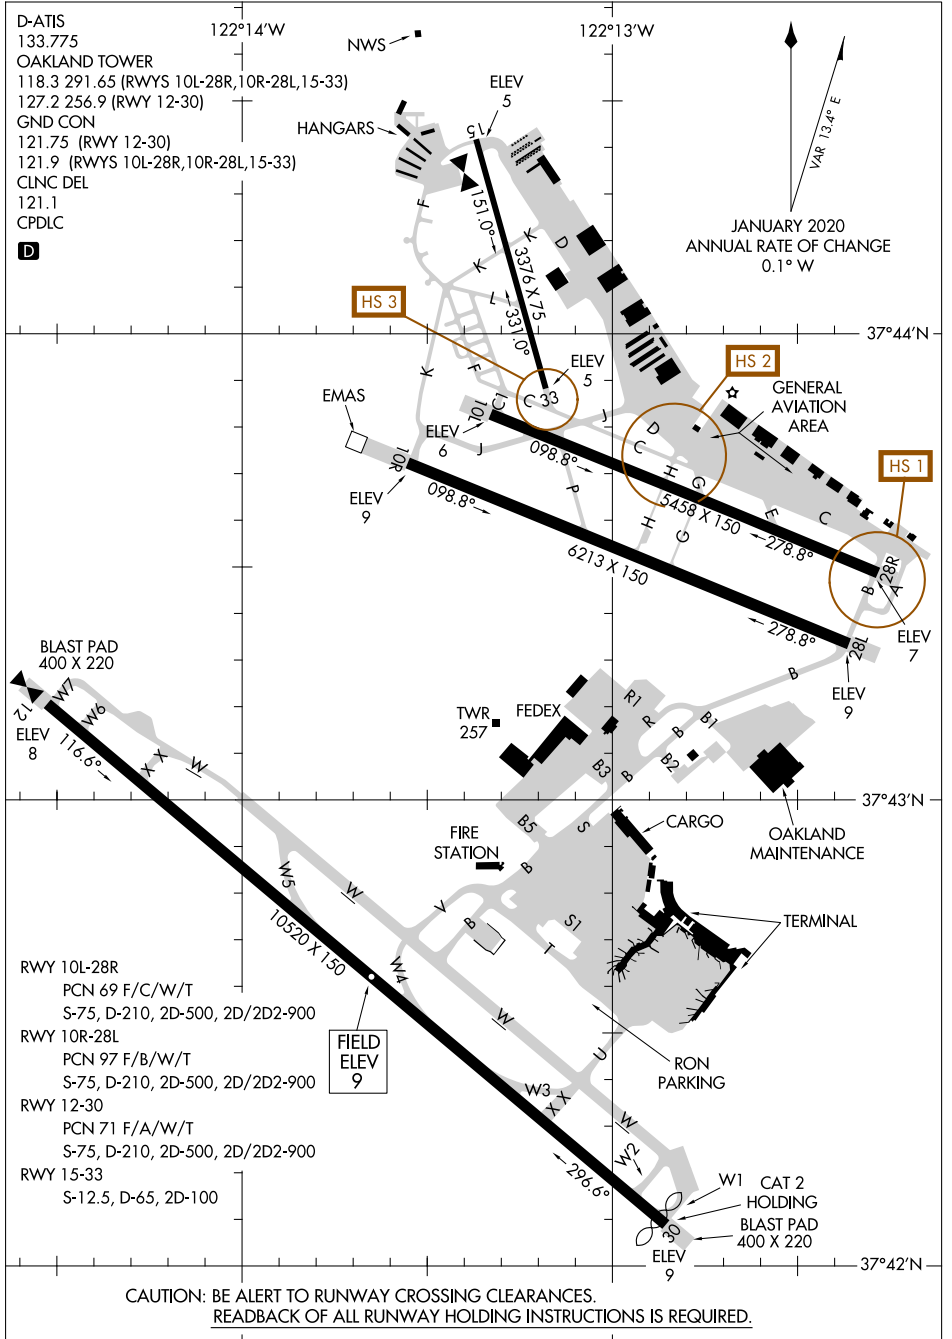

20198  
**AIRPORT DIAGRAM**

METROPOLITAN OAKLAND INTL (OAK)  
 OAKLAND, CALIFORNIA

AL-294 (FAA)

SW-2, 10 SEP 2020 to 08 OCT 2020

SW-2, 10 SEP 2020 to 08 OCT 2020