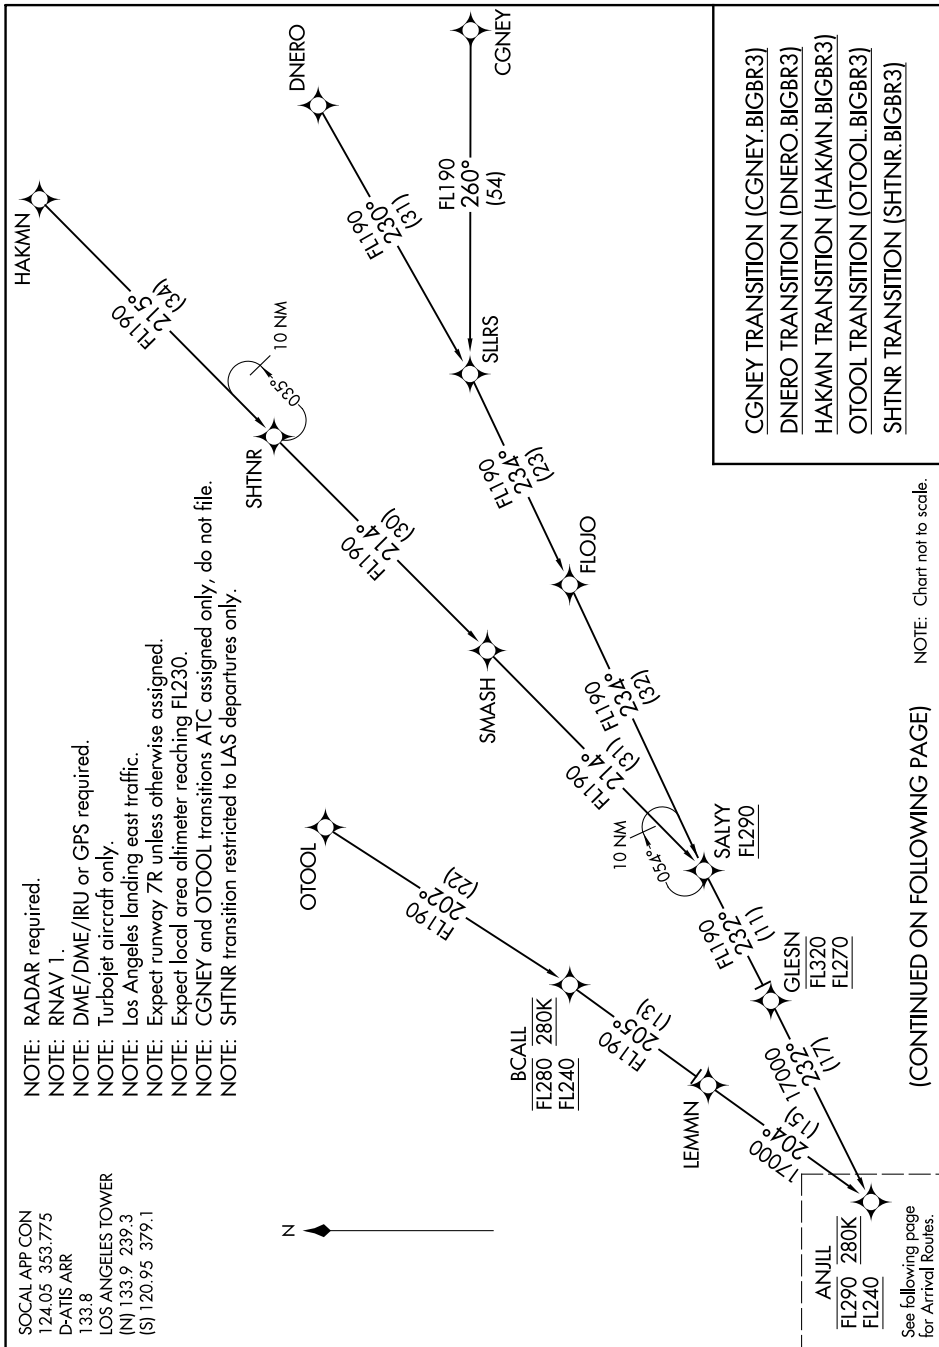

BIGBR THREE ARRIVAL (RNAV) Transition Routes

SW-3, 10 SEP 2020 to 08 OCT 2020

BIGBR THREE ARRIVAL (RNAV) Transition Routes

SW-3, 10 SEP 2020 to 08 OCT 2020