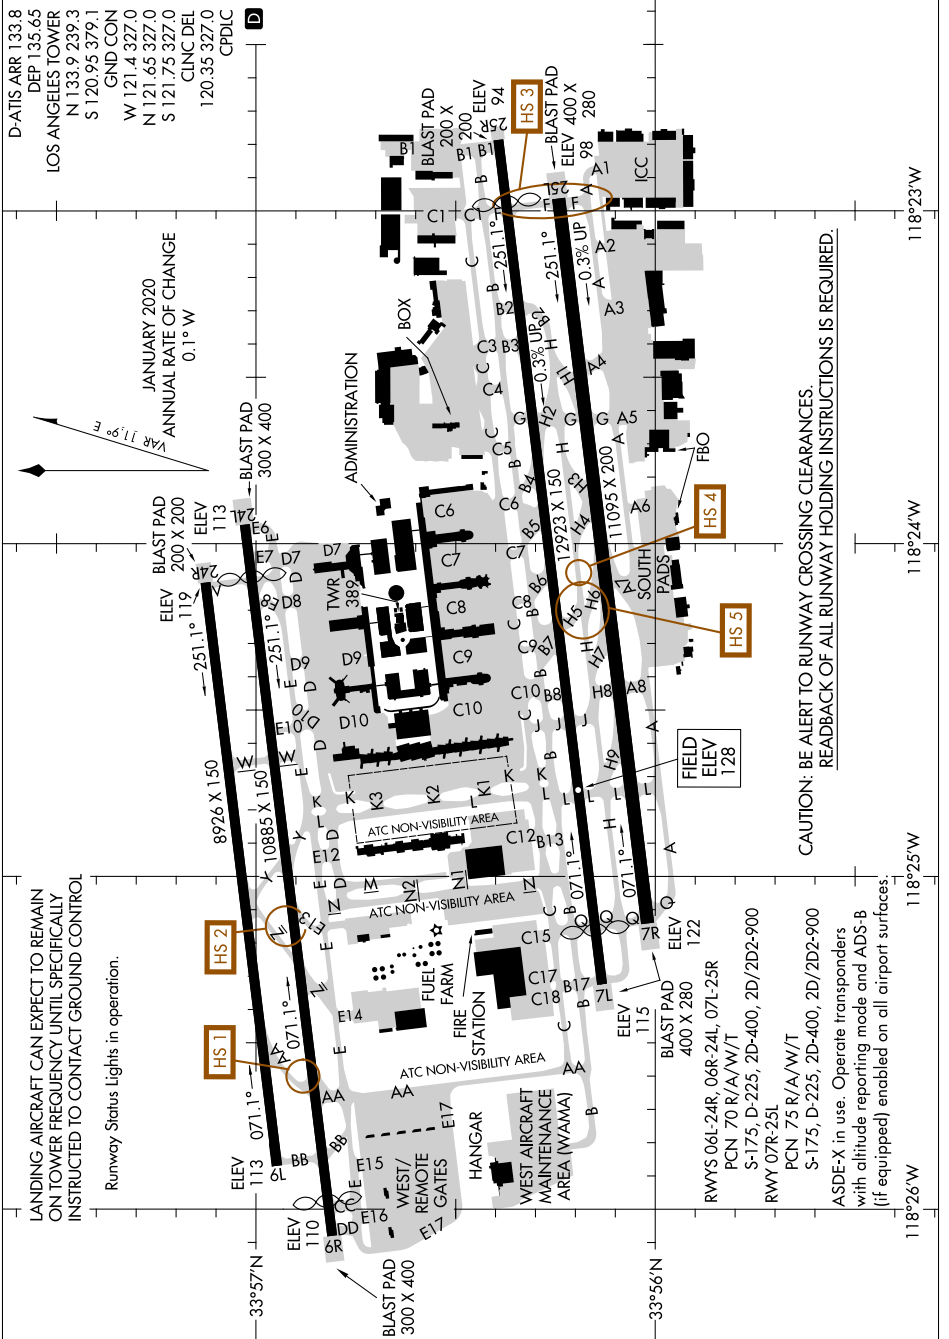

# AIRPORT DIAGRAM

AL-237 (FAA)

LOS ANGELES INTL (LAX)  
LOS ANGELES, CALIFORNIA

SW-3, 10 SEP 2020 to 08 OCT 2020

# AIRPORT DIAGRAM

LOS ANGELES, CALIFORNIA  
LOS ANGELES INTL (LAX)

SW-3, 10 SEP 2020 to 08 OCT 2020