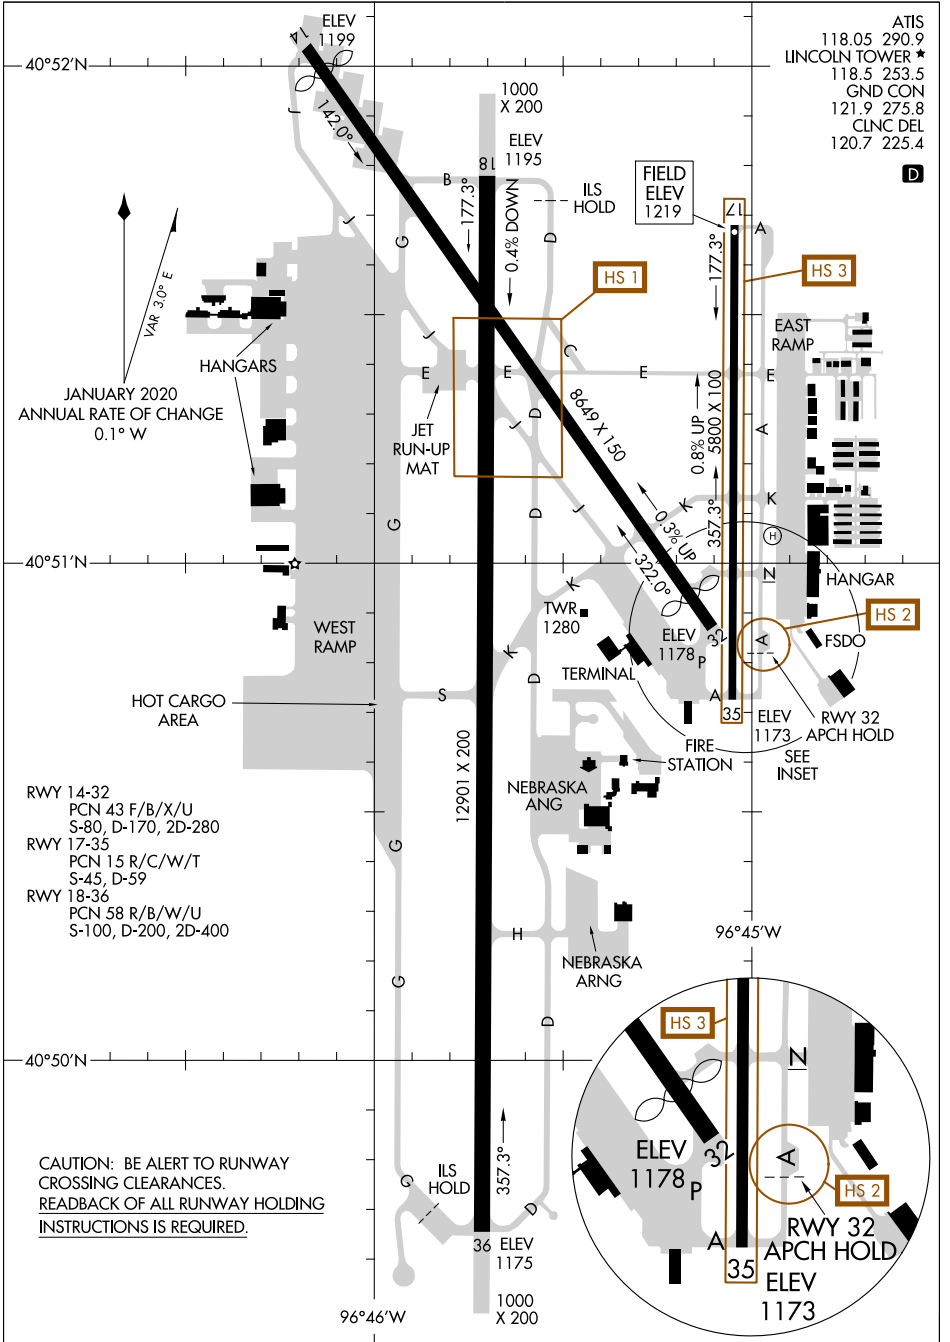

AIRPORT DIAGRAM

AL-232 (FAA)

LINCOLN (LNK)
LINCOLN, NEBRASKA

NC-2, 10 SEP 2020 to 08 OCT 2020

NC-2, 10 SEP 2020 to 08 OCT 2020

AIRPORT DIAGRAM

LINCOLN, NEBRASKA
LINCOLN (LNK)