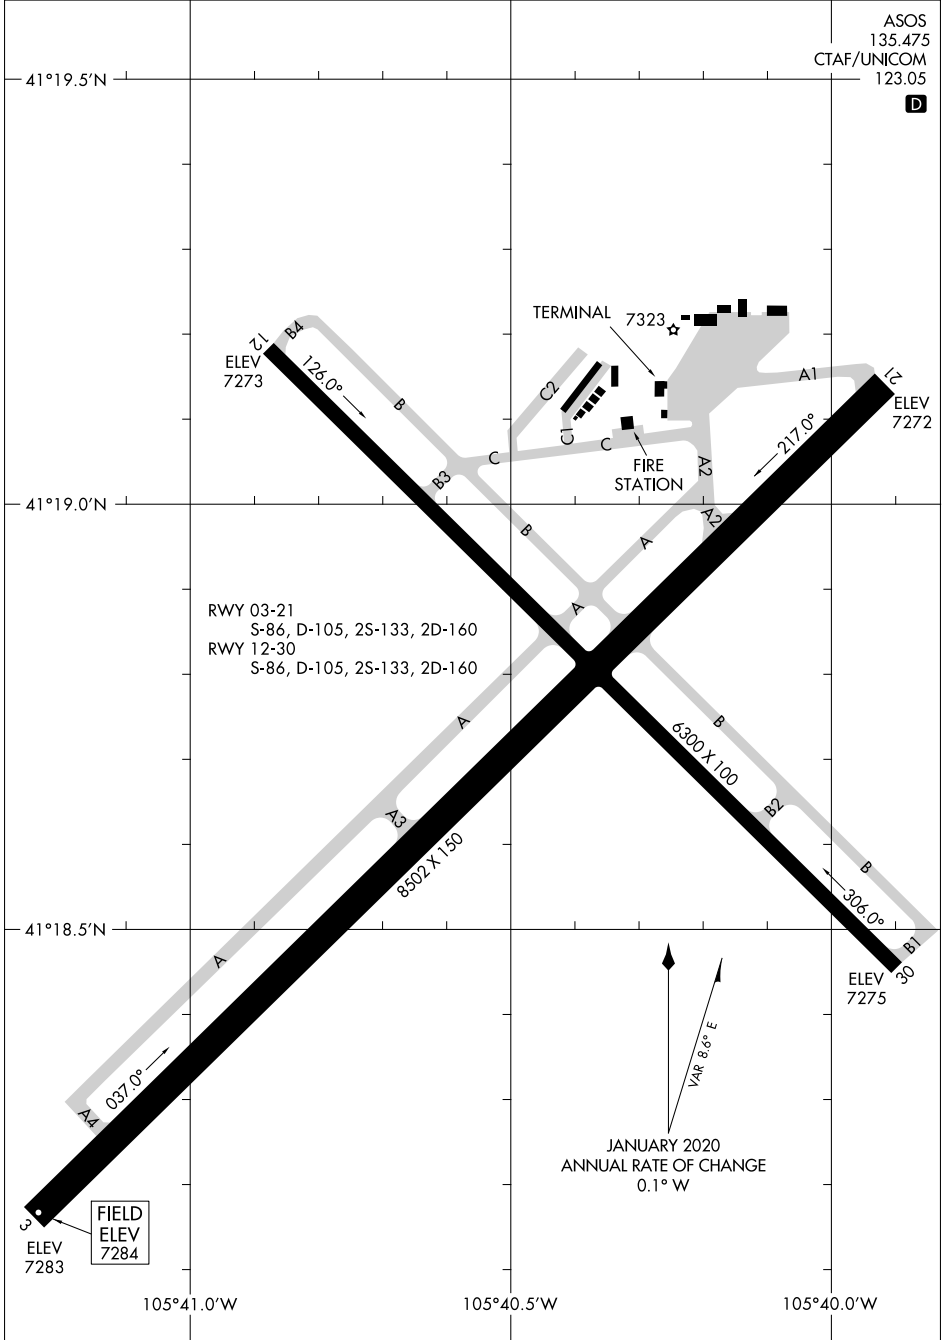

20086

AIRPORT DIAGRAM

AL-225 (FAA)

LARAMIE RGNL (LAR)
LARAMIE, WYOMING

ASOS
135.475
CTAF/UNICOM
123.05

D

NW-1, 10 SEP 2020 to 08 OCT 2020

NW-1, 10 SEP 2020 to 08 OCT 2020

AIRPORT DIAGRAM

20086

LARAMIE, WYOMING
LARAMIE RGNL (LAR)