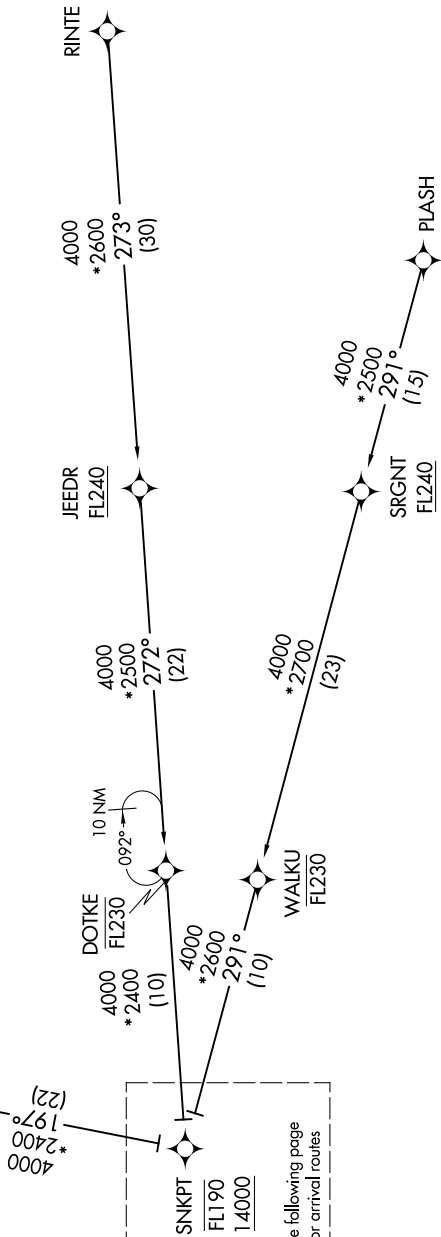

EC-2, 10 SEP 2020 to 08 OCT 2020

INDIANAPOLIS APP CON  
128.175 317.8  
D-ATIS 134.25

ARCAB TRANSITION (ARCAB.SNKPT2):  
JEEDR TRANSITION (JEEDR.SNKPT2):  
PLASH TRANSITION (PLASH.SNKPT2):  
RINTE TRANSITION (RINTE.SNKPT2):  
SJAAY TRANSITION (SJAAY.SNKPY2):

NOTE: Radar required.  
NOTE: RNAV 1.  
NOTE: DME/DME/IRU or GPS required.  
NOTE: Expect descend via clearance and landing direction assignment by Indianapolis center.  
Approach will assign landing Rwy.

(CONTINUED ON FOLLOWING PAGE)

NOTE: Chart not to scale.

EC-2, 10 SEP 2020 to 08 OCT 2020