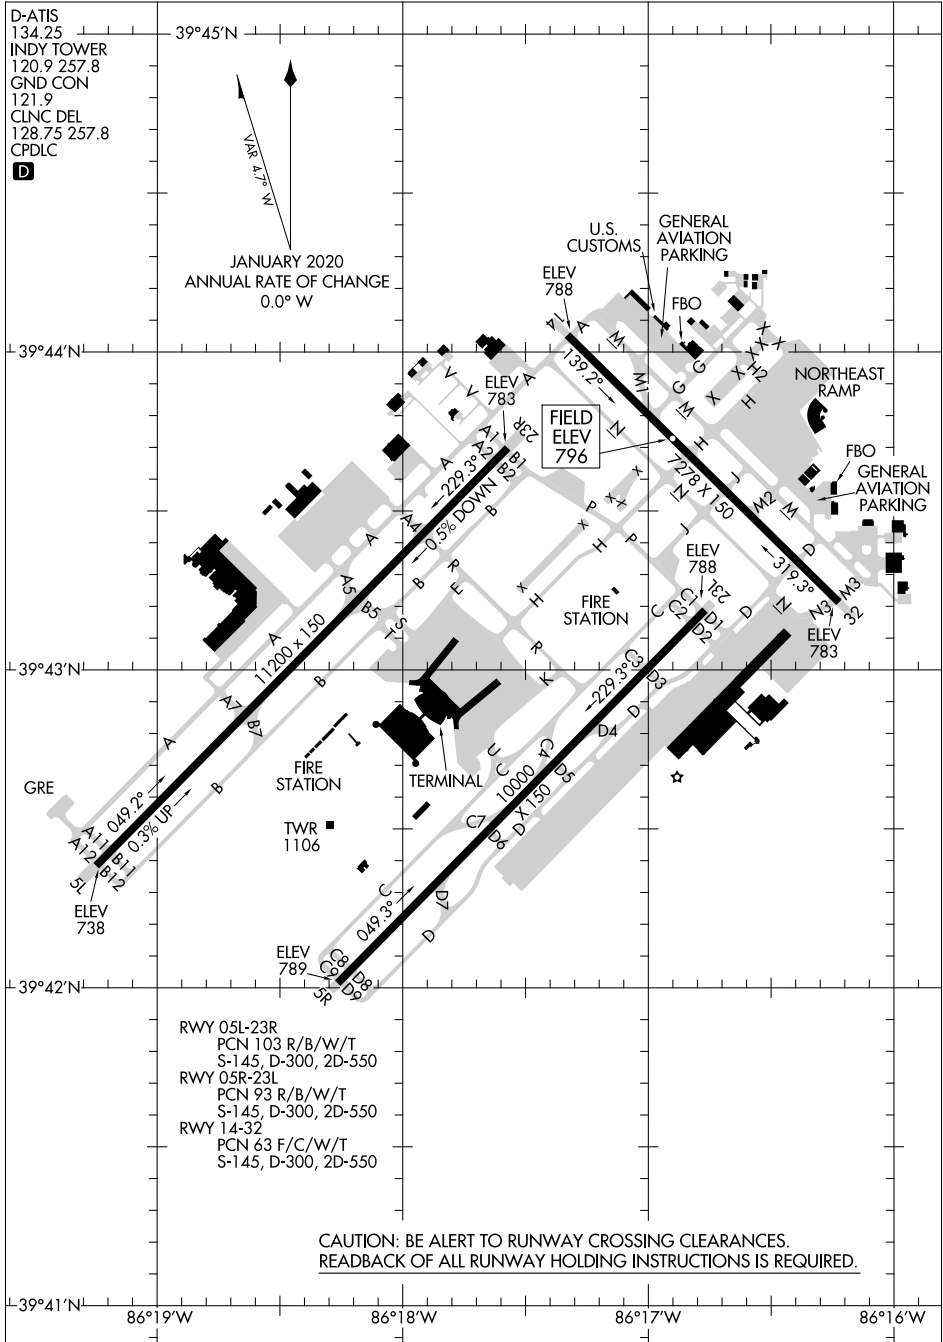

AIRPORT DIAGRAM

AL-203 (FAA)

INDIANAPOLIS INTL (IND)

INDIANAPOLIS, INDIANA

EC-2, 10 SEP 2020 to 08 OCT 2020

EC-2, 10 SEP 2020 to 08 OCT 2020

AIRPORT DIAGRAM

INDIANAPOLIS, INDIANA