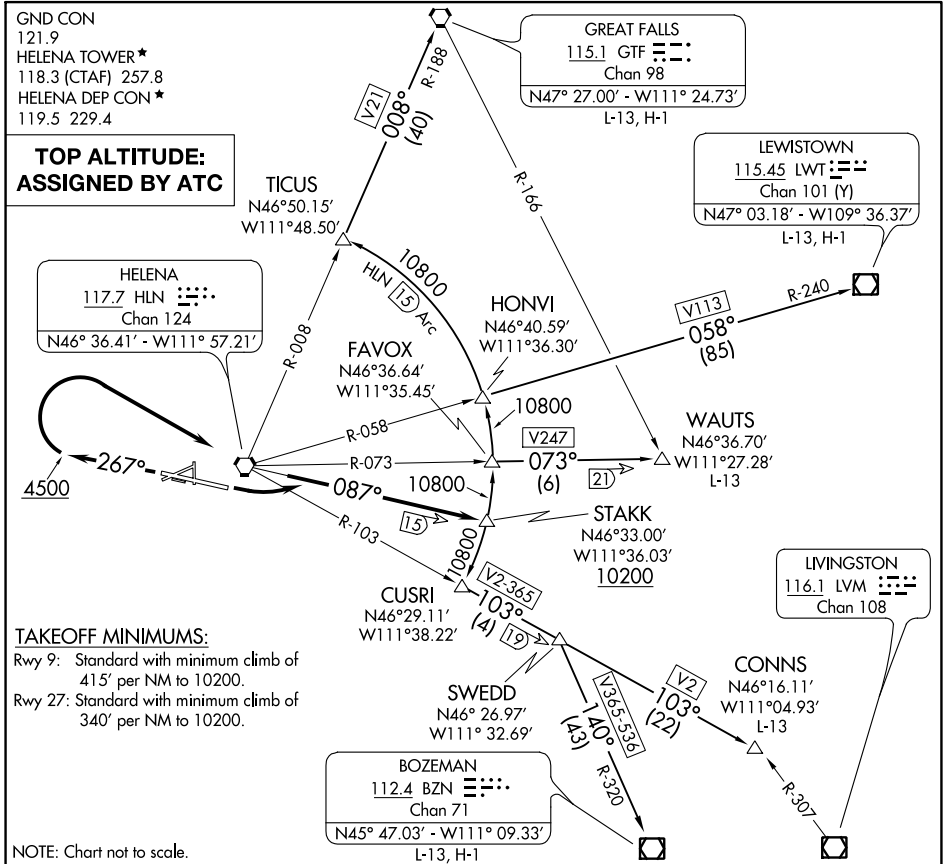

STAKK FOUR DEPARTURE

HELENA RGNL (HLN)
HELENA, MONTANA

NW-1, 10 SEP 2020 to 08 OCT 2020

NW-1, 10 SEP 2020 to 08 OCT 2020