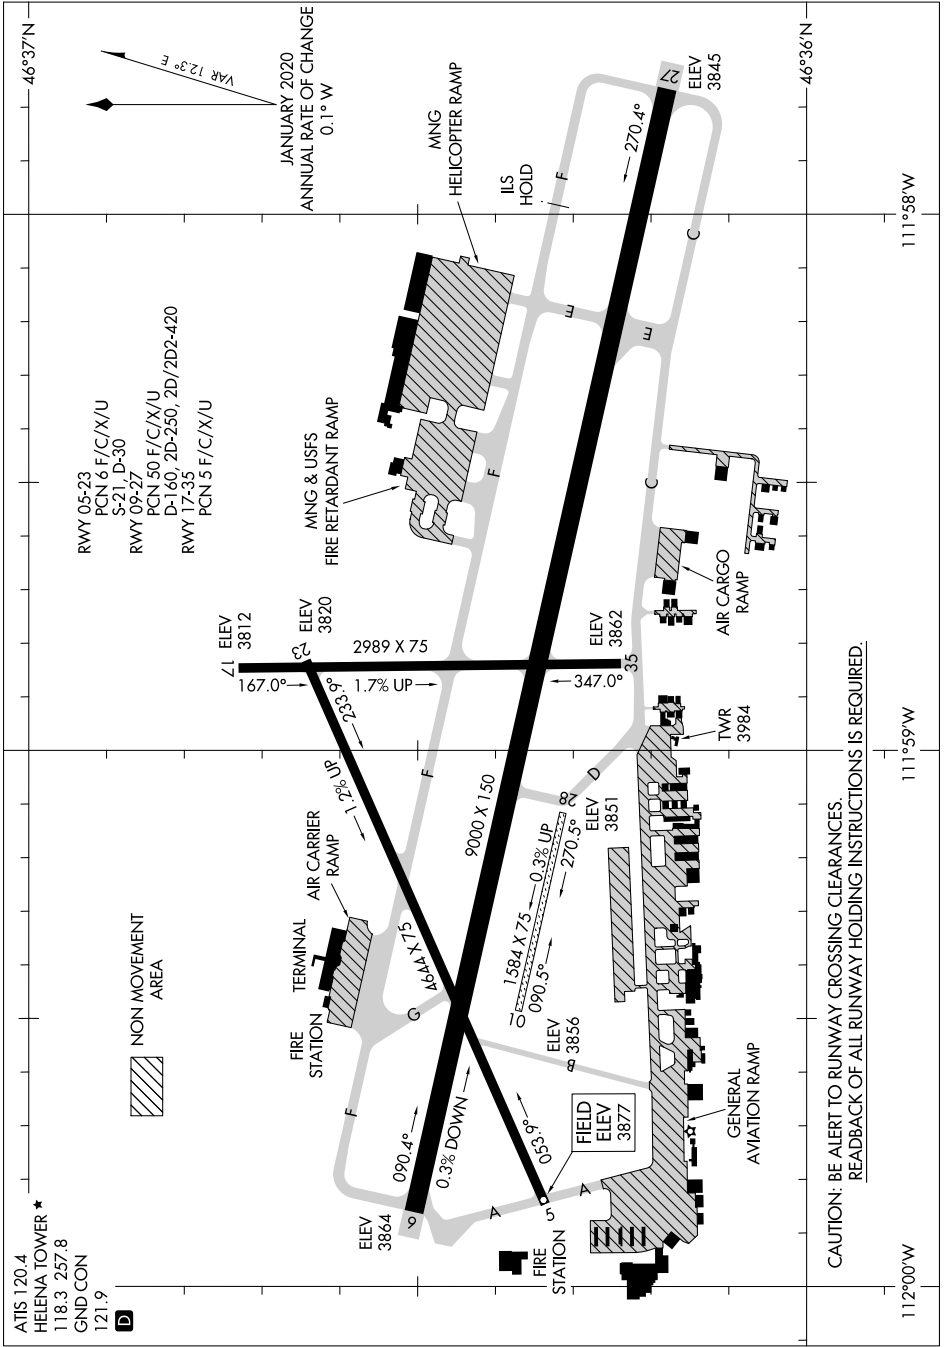

# AIRPORT DIAGRAM

AL-192 (FAA)

HELENA RGNL (HLN)  
HELENA, MONTANA

NW-1, 10 SEP 2020 to 08 OCT 2020

# AIRPORT DIAGRAM

HELENA, MONTANA  
HELENA RGNL (HLN)

NW-1, 10 SEP 2020 to 08 OCT 2020