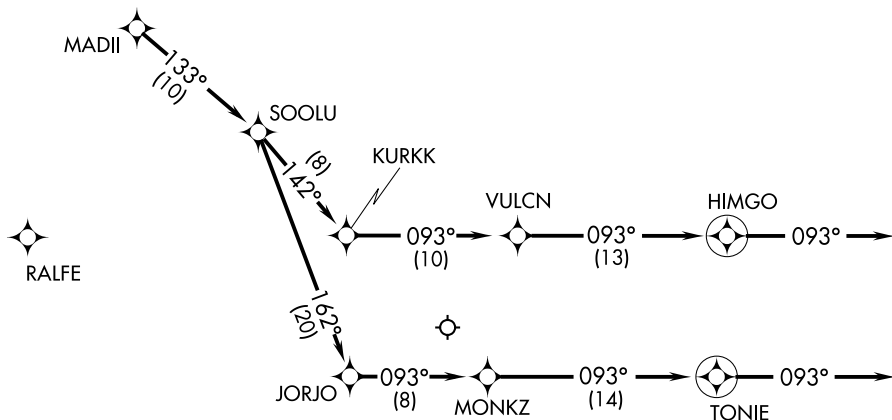

MADII FIVE ARRIVAL (RNAV) Arrival Routes

D-ATIS  
135.4 282.225  
CHICAGO APP CON  
119.0 292.125

NOTE: RADAR required.

NOTE: RNAV 1.

NOTE: DME/DME/IRU or GPS required.

NOTE: Chart not to scale.

ARRIVAL ROUTE DESCRIPTION

From MADII on track 133° to SOOLU.

LANDING RUNWAYS 4L/R, 9L/R, 10L/C/R, 22L/R, 27L/R: From SOOLU on track 142° to KURKK, then on track 093° to VULCN, then on track 093° to HIMGO, then on track 093°. Expect RADAR vectors to final approach course.

LANDING RUNWAYS 28L/C/R: From SOOLU on track 162° to JORJO, then on track 093° to MONKZ, then on track 093° to TONIE, then on track 093°. Expect RADAR vectors to final approach course.