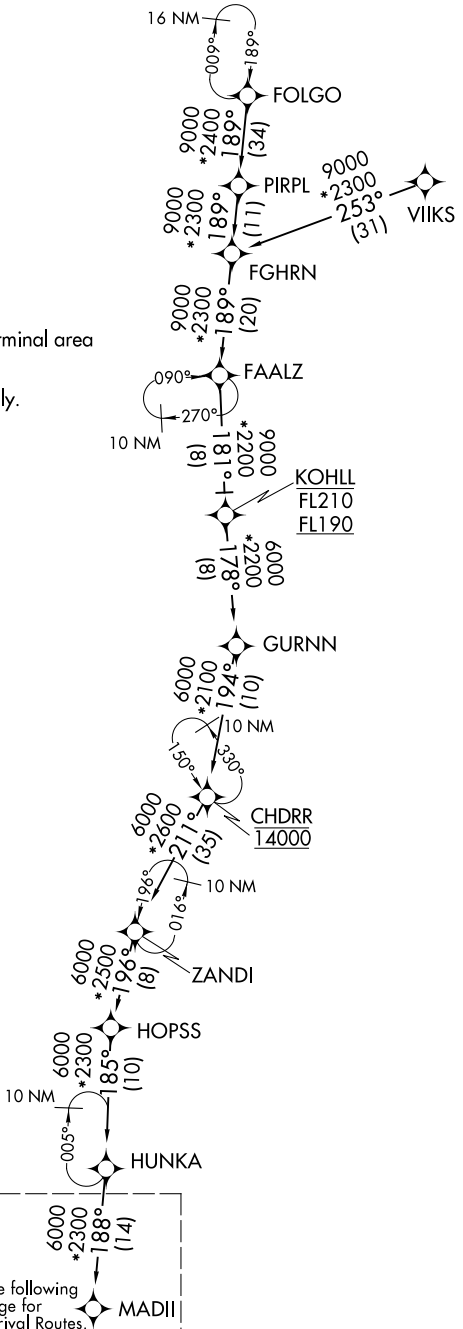

MADII FIVE ARRIVAL (RNAV) Transition Routes

CHICAGO O'HARE INTL (ORD)
CHICAGO, ILLINOIS

D-ATIS
135.4 282.225
CHICAGO APP CON
119.0 292.125

- NOTE: RADAR required.
- NOTE: RNAV 1.
- NOTE: DME/DME/IRU or GPS required.
- NOTE: ZANDI Enroute transition: For Milwaukee terminal area departures only.
- NOTE: FOLGO Enroute transition: ATC assigned only.

- CHDRR TRANSITION (CHDRR.MADII5);
- FAALZ TRANSITION (FAALZ.MADII5);
- FGHRN TRANSITION (FGHRN.MADII5);
- FOLGO TRANSITION (FOLGO.MADII5);
- KOHLL TRANSITION (KOHLL.MADII5);
- PIRPL TRANSITION (PIRPL.MADII5);
- VIIKS TRANSITION (VIIKS.MADII5);
- ZANDI TRANSITION (ZANDI.MADII5);

(CONTINUED ON FOLLOWING PAGE)

NOTE: Chart not to scale.

See following page for Arrival Routes.