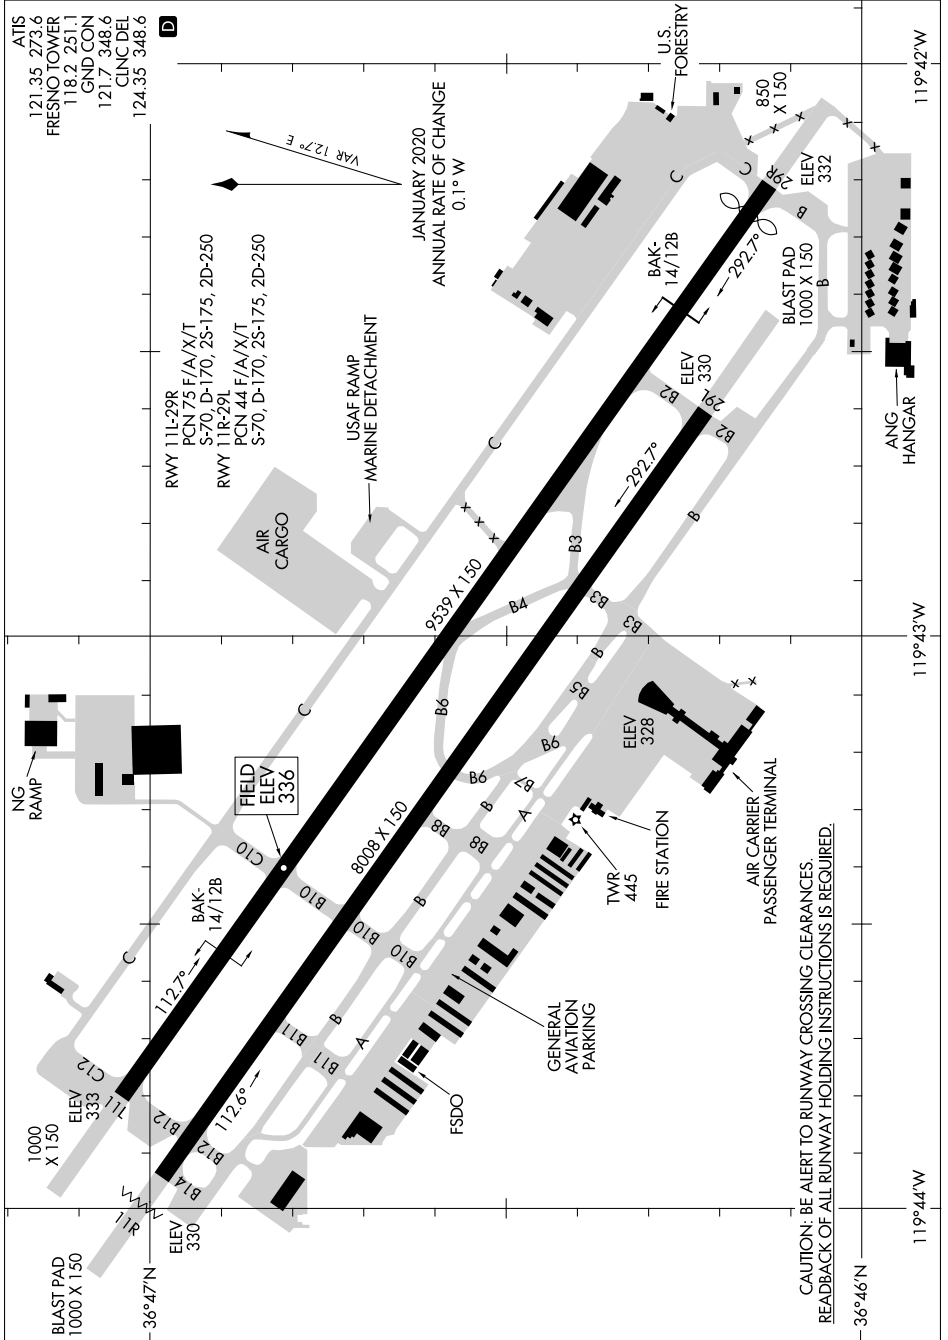

# AIRPORT DIAGRAM

AL-162 (FAA)

FRESNO YOSEMITE INTL (FAT)  
FRESNO, CALIFORNIA

SW-2, 10 SEP 2020 to 08 OCT 2020

SW-2, 10 SEP 2020 to 08 OCT 2020

# AIRPORT DIAGRAM

FRESNO, CALIFORNIA  
FRESNO YOSEMITE INTL (FAT)