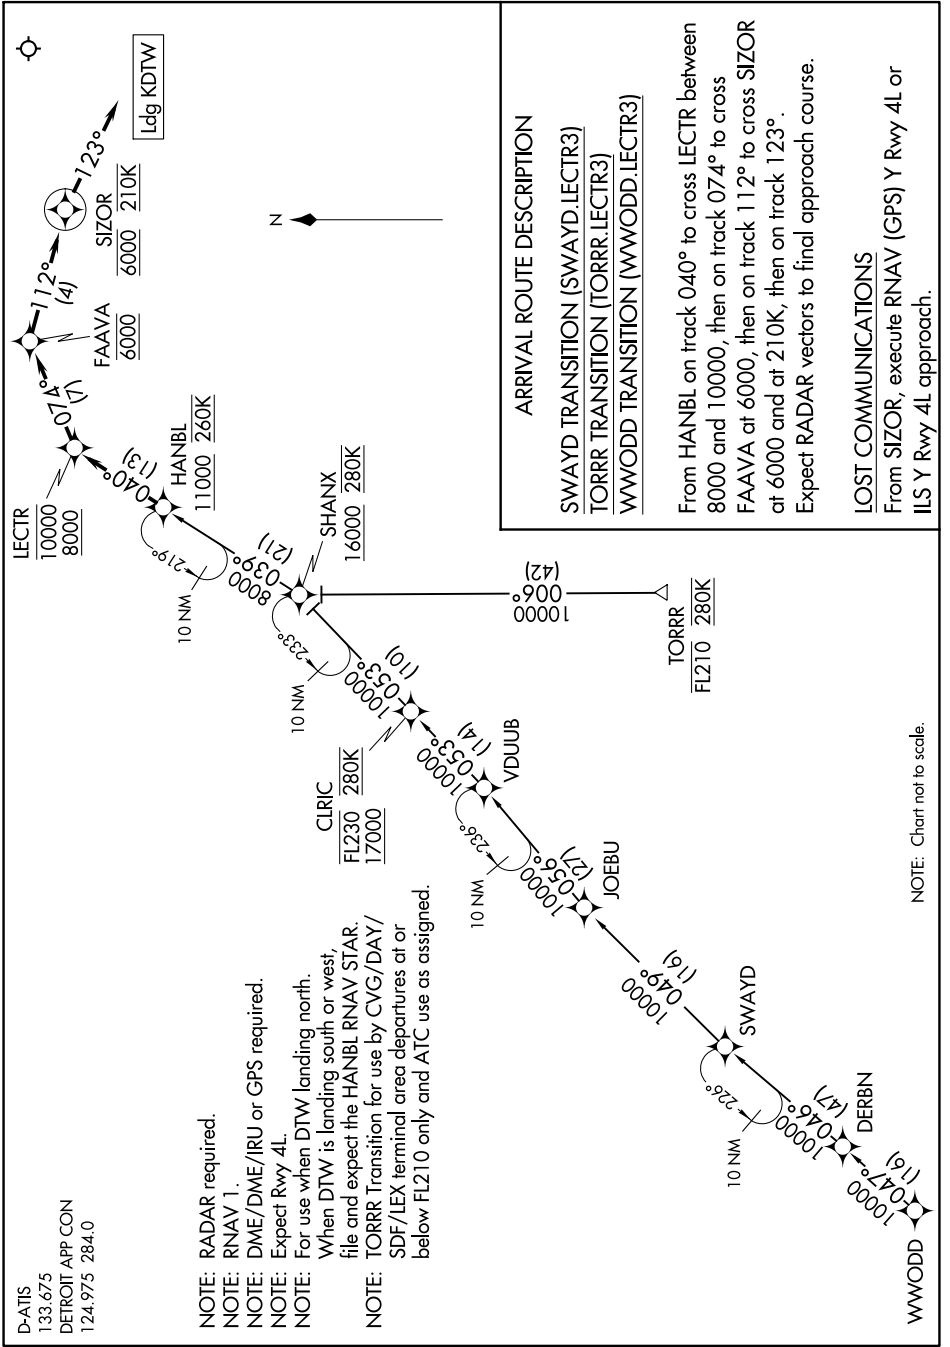

LECTR THREE ARRIVAL (RNAV)

EC-1, 10 SEP 2020 to 08 OCT 2020

D-ATIS
133.675
DETROIT APP CON
124.975 284.0

- NOTE: RADAR required.
- NOTE: RNAV 1.
- NOTE: DME/DME/IRU or GPS required.
- NOTE: Expect Rwy 4L.
- NOTE: For use when DTW landing north.
- NOTE: When DTW is landing south or west, file and expect the HANBL RNAV STAR.
- NOTE: TORR Transition for use by CVG/DAY/SDF/LEX terminal area departures at or below FL210 only and ATC use as assigned.

NOTE: Chart not to scale.

EC-1, 10 SEP 2020 to 08 OCT 2020