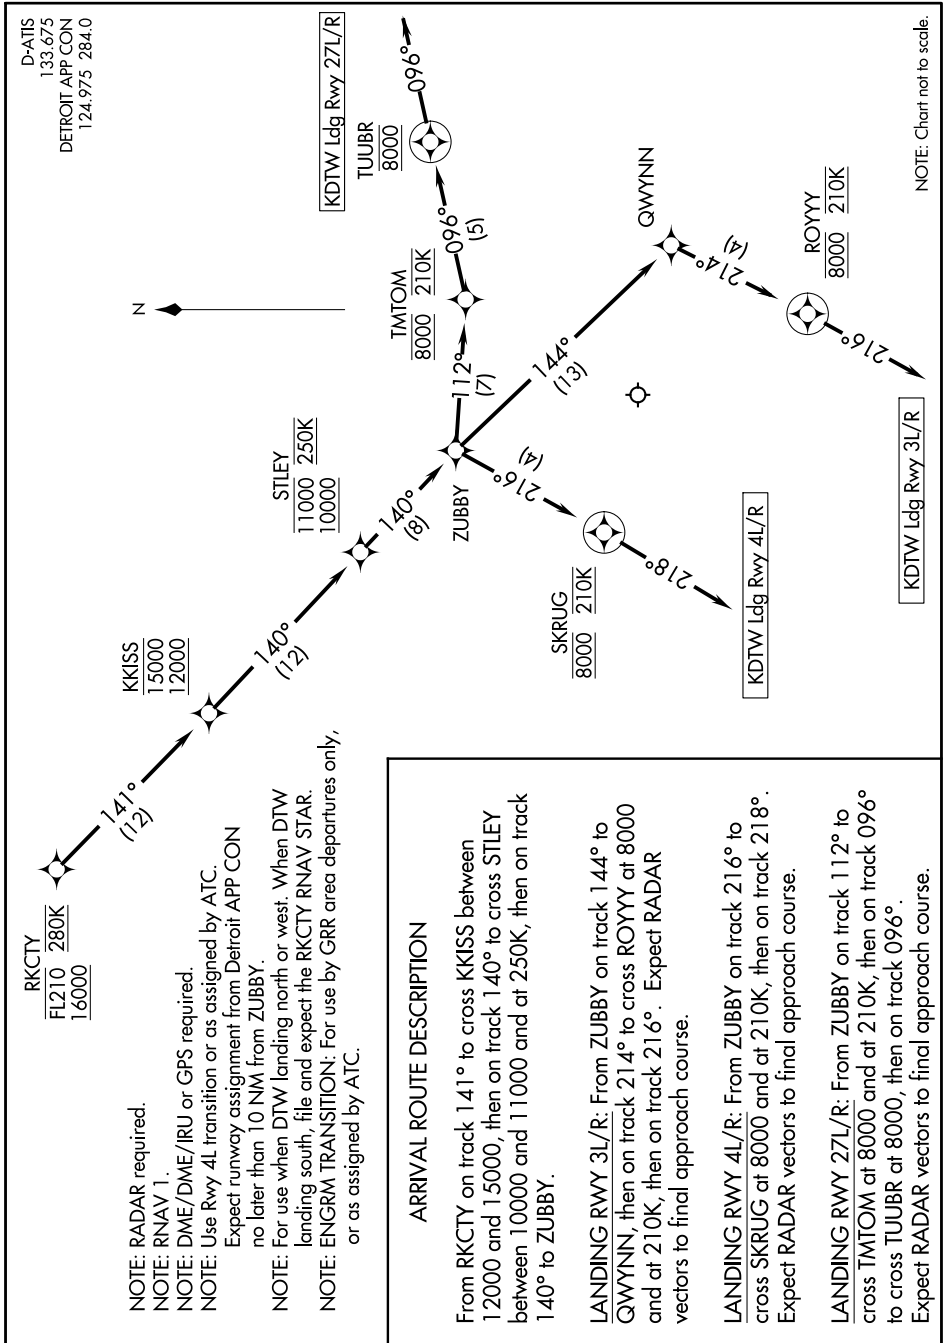

EC-1, 10 SEP 2020 to 08 OCT 2020

RKCTY
FL210 280K
16000

KKISS
15000
12000

STILEY
11000 250K
10000

TUUBR
8000
KDTW Ldg Rwy 27L/R

TMTOM
8000 210K

SKRUG
8000 210K
KDTW Ldg Rwy 4L/R

KDTW Ldg Rwy 3L/R

ROYYY
8000 210K

KDTW Ldg Rwy 27L/R

NOTE: Chart not to scale.

EC-1, 10 SEP 2020 to 08 OCT 2020