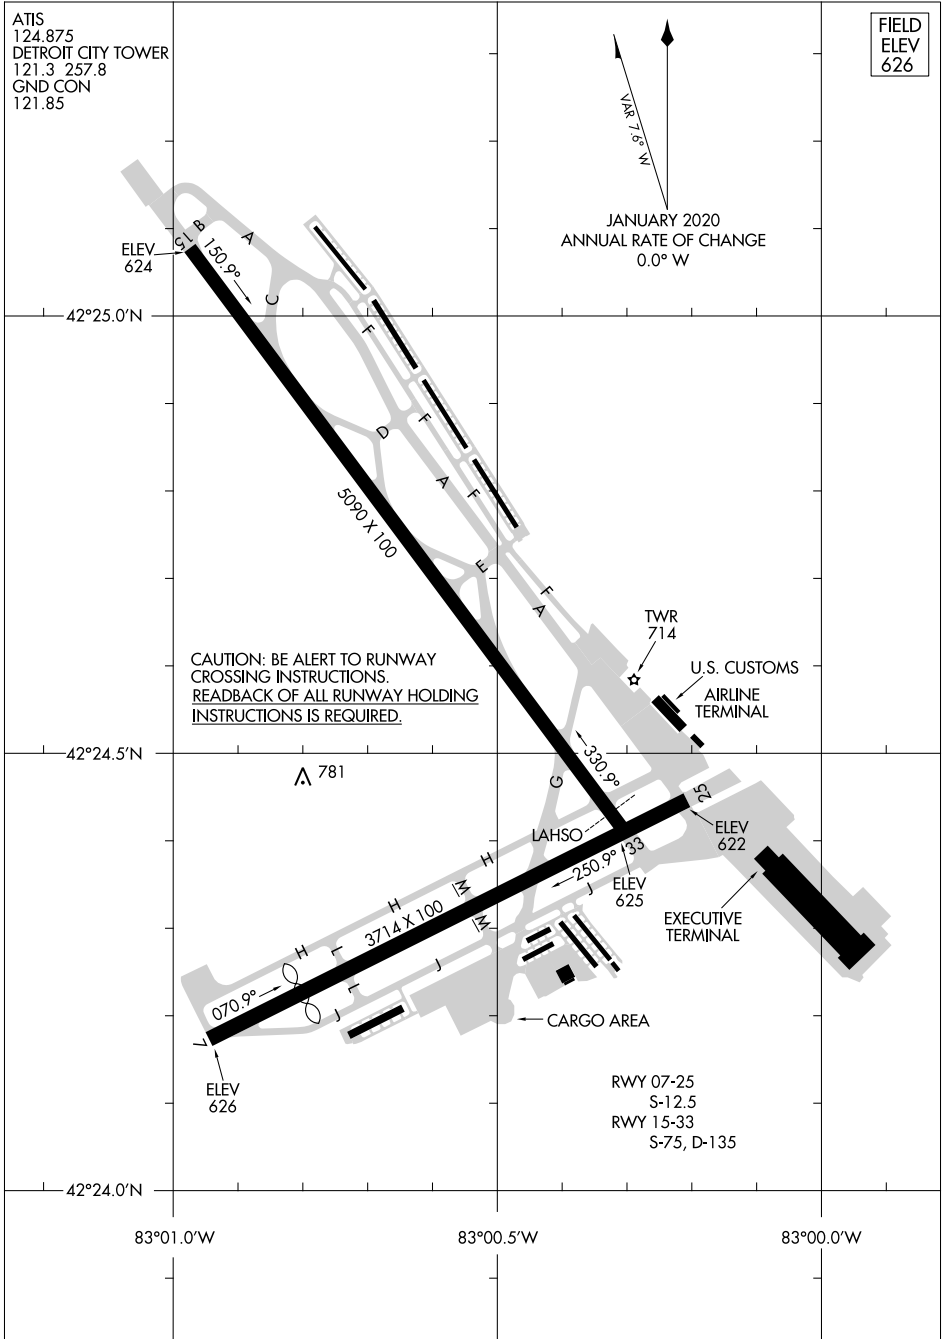

20086

AIRPORT DIAGRAM

AL-118 (FAA)

COLEMAN A YOUNG MUNI (D'E'T)

DETROIT, MICHIGAN

ATIS
 124.875
 DETROIT CITY TOWER
 121.3, 257.8
 GND CON
 121.85

FIELD
 ELEV
 626

EC-1, 10 SEP 2020 to 08 OCT 2020

EC-1, 10 SEP 2020 to 08 OCT 2020

AIRPORT DIAGRAM

20086

DETROIT, MICHIGAN

COLEMAN A YOUNG MUNI (D'E'T)