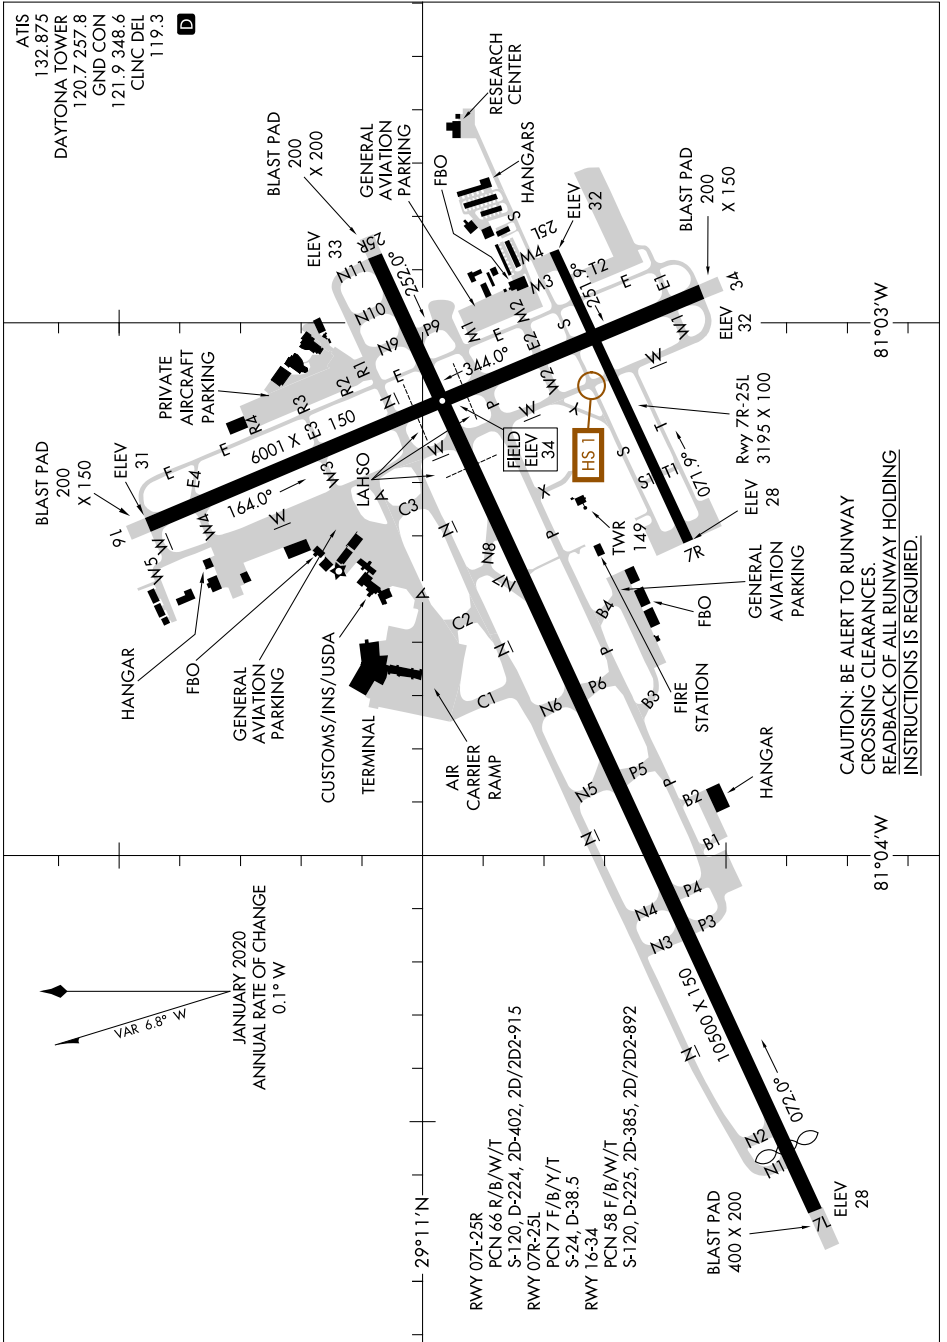

AIRPORT DIAGRAM

AL-110 (FAA)

DAYTONA BEACH INTL (DAB)
DAYTONA BEACH, FLORIDA

SE-3, 10 SEP 2020 to 08 OCT 2020

CAUTION: BE ALERT TO RUNWAY CROSSING CLEARANCES. READBACK OF ALL RUNWAY HOLDING INSTRUCTIONS IS REQUIRED.

SE-3, 10 SEP 2020 to 08 OCT 2020

AIRPORT DIAGRAM

DAYTONA BEACH, FLORIDA
DAYTONA BEACH INTL (DAB)