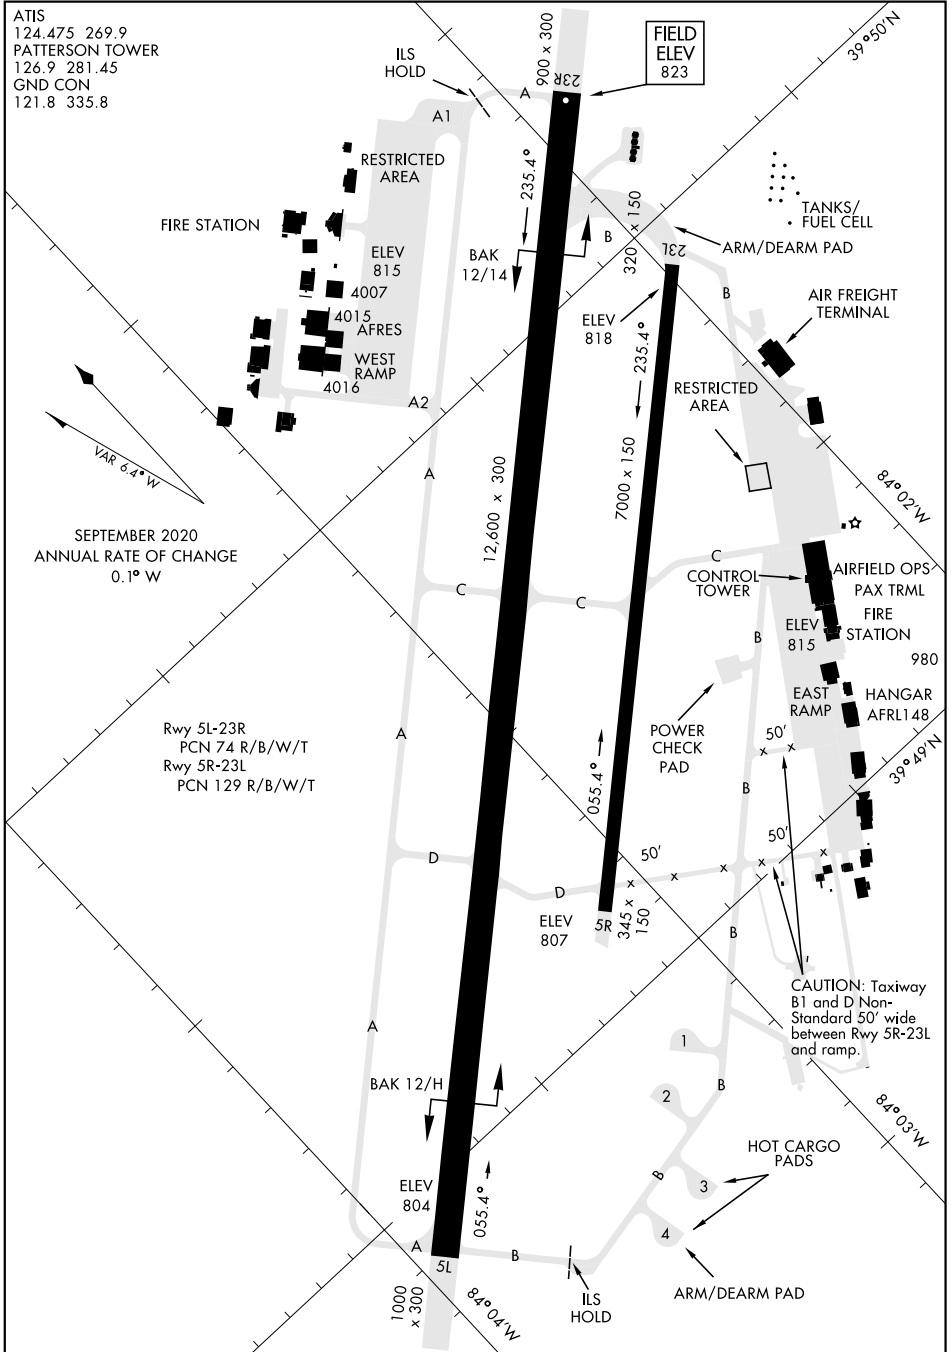

AIRPORT DIAGRAM

AFD-108 [USAF]

ATIS
 124.475 269.9
 PATTERSON TOWER
 126.9 281.45
 GND CON
 121.8 335.8

EC-2, 10 SEP 2020 to 08 OCT 2020

EC-2, 10 SEP 2020 to 08 OCT 2020

AIRPORT DIAGRAM