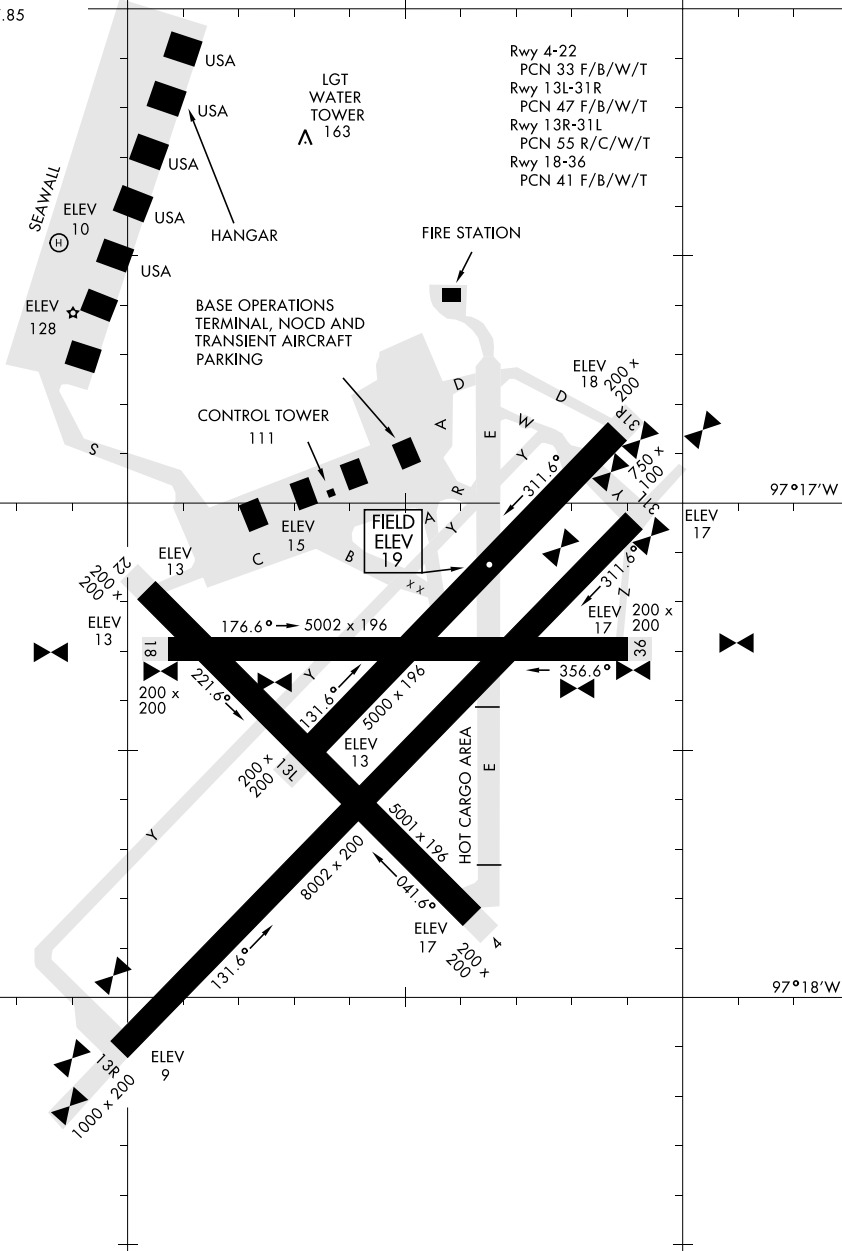

# AIRPORT DIAGRAM

ATIS ★  
 127.9 290.9  
 NAVY CORPUS TOWER ★  
 134.85 340.2  
 GND CON  
 118.7 257.85  
 CLNC DEL  
 314.3

JULY 2020  
 ANNUAL RATE OF CHANGE  
 0.1° W

27°42'N

27°41'N

97°16'W

SC-3, 10 SEP 2020 to 08 OCT 2020

SC-3, 10 SEP 2020 to 08 OCT 2020

# AIRPORT DIAGRAM