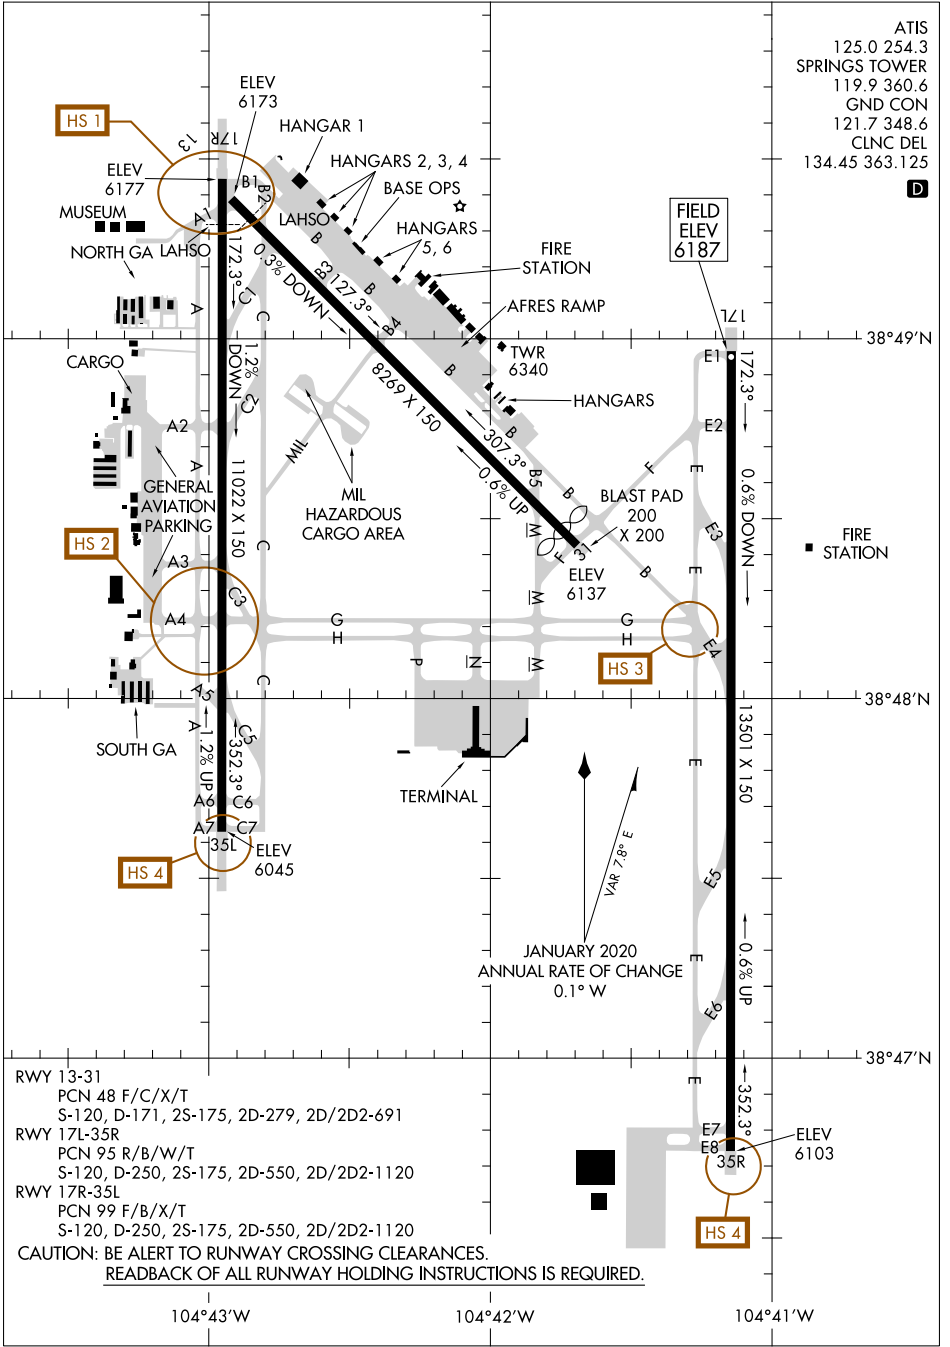

AIRPORT DIAGRAM

AL-87 (FAA)

CITY OF COLORADO SPRINGS MUNI (COS)

COLORADO SPRINGS, COLORADO

SW-1, 10 SEP 2020 to 08 OCT 2020

SW-1, 10 SEP 2020 to 08 OCT 2020

AIRPORT DIAGRAM

COLORADO SPRINGS, COLORADO

CITY OF COLORADO SPRINGS MUNI (COS)