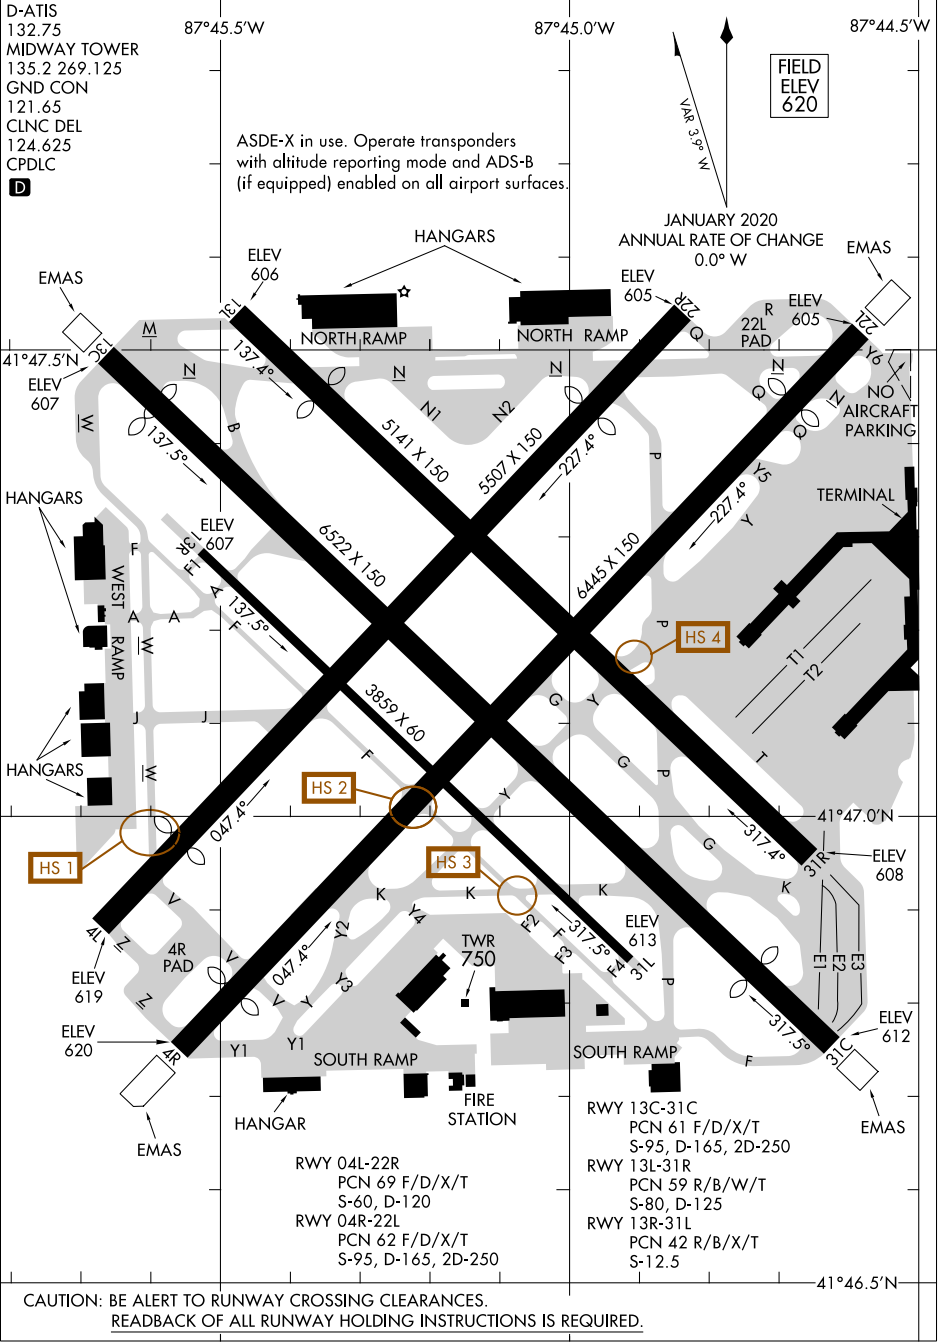

# AIRPORT DIAGRAM

AL-81 (FAA)

CHICAGO MIDWAY INTL (MDW)  
CHICAGO, ILLINOIS

EC-3, 10 SEP 2020 to 08 OCT 2020

EC-3, 10 SEP 2020 to 08 OCT 2020