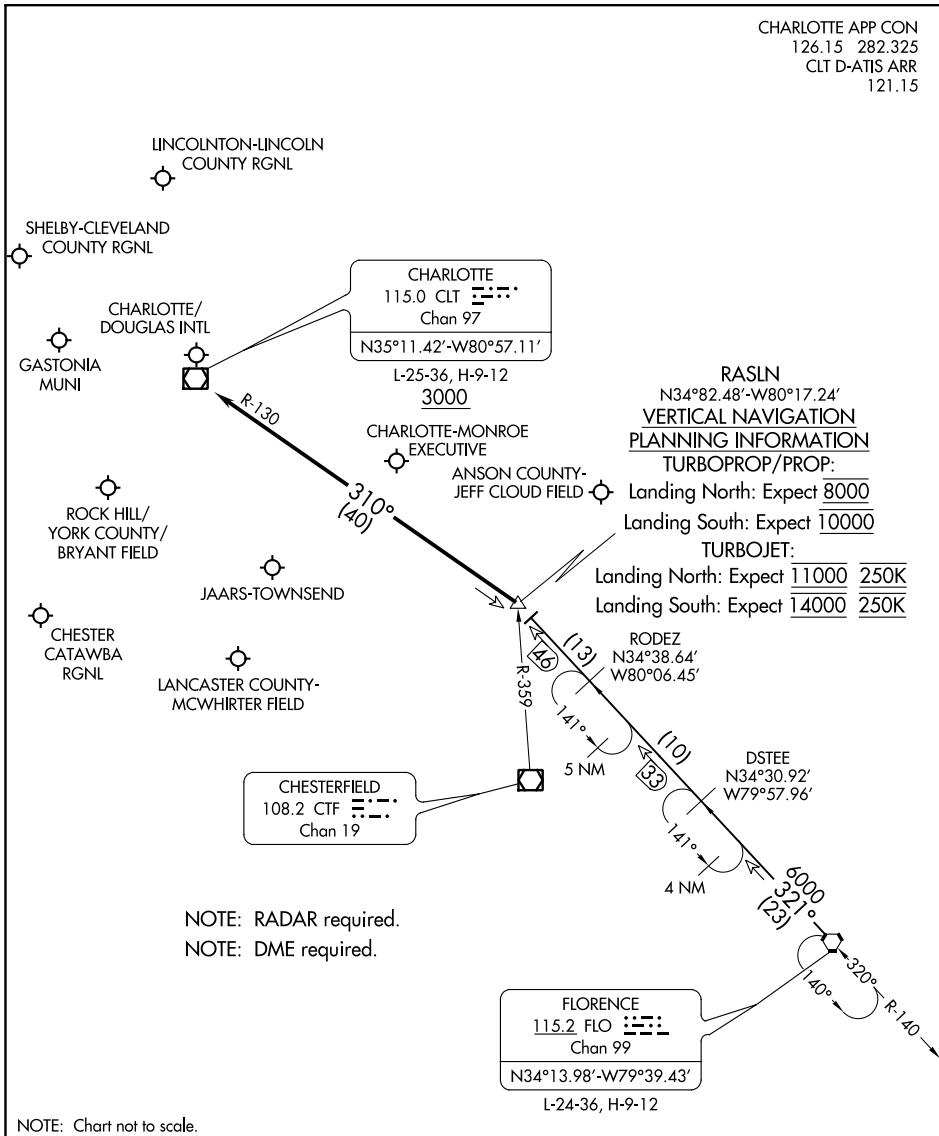

RASLN THREE ARRIVAL

CHARLOTTE, NORTH CAROLINA

CHARLOTTE APP CON
126.15 282.325
CLT D-ATIS ARR
121.15

SE-2, 10 SEP 2020 to 08 OCT 2020

SE-2, 10 SEP 2020 to 08 OCT 2020

ARRIVAL ROUTE DESCRIPTION

FLORENCE TRANSITION (FLO.RASLN3): From over FLO VORTAC on FLO R-321 to RASLN INT. Thence

. . . . from RASLN on CLT R-130 to cross CLT VOR/DME at or above 3000. Expect RADAR vectors to destination airport or final approach course prior to CLT VOR/DME.

RASLN THREE ARRIVAL

CHARLOTTE, NORTH CAROLINA