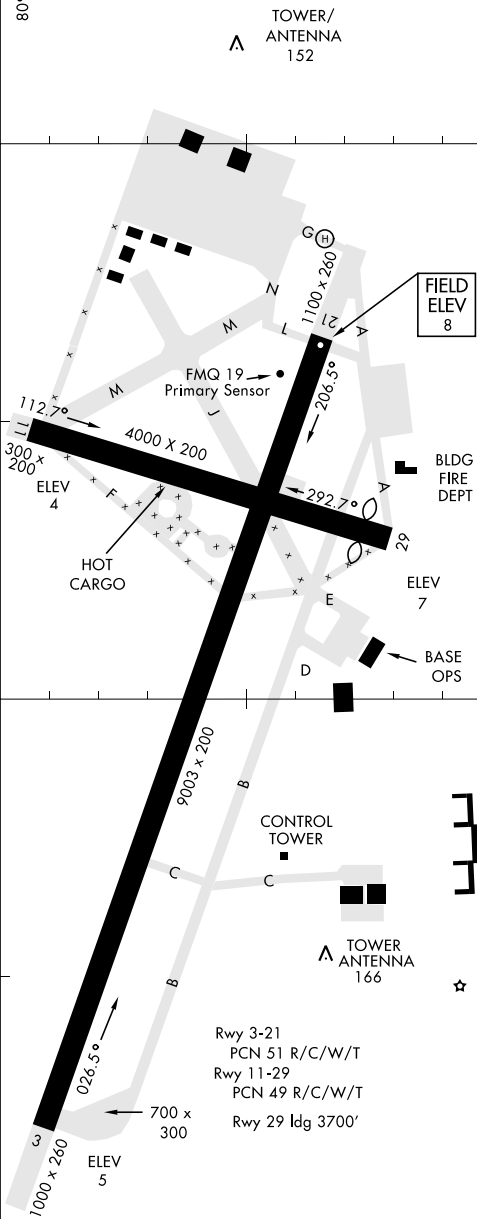

# AIRPORT DIAGRAM

AFD-38 [USAF]

PATRICK AFB (KCOF)  
COCOA BEACH, FLORIDA

ATIS ★ 119.175 273.5  
 PATRICK TOWER ★  
 133.75 269.375  
 GND CON  
 124.35 335.8  
 CLNC DEL  
 118.4 289.4

80°37'W

80°36'W

28°15'N

28°14'N

28°13'N

SEPTEMBER 2016  
 ANNUAL RATE OF CHANGE  
 0.1° W

FMQ 19  
 Secondary Sensor

SE-3, 10 SEP 2020 to 08 OCT 2020

SE-3, 10 SEP 2020 to 08 OCT 2020