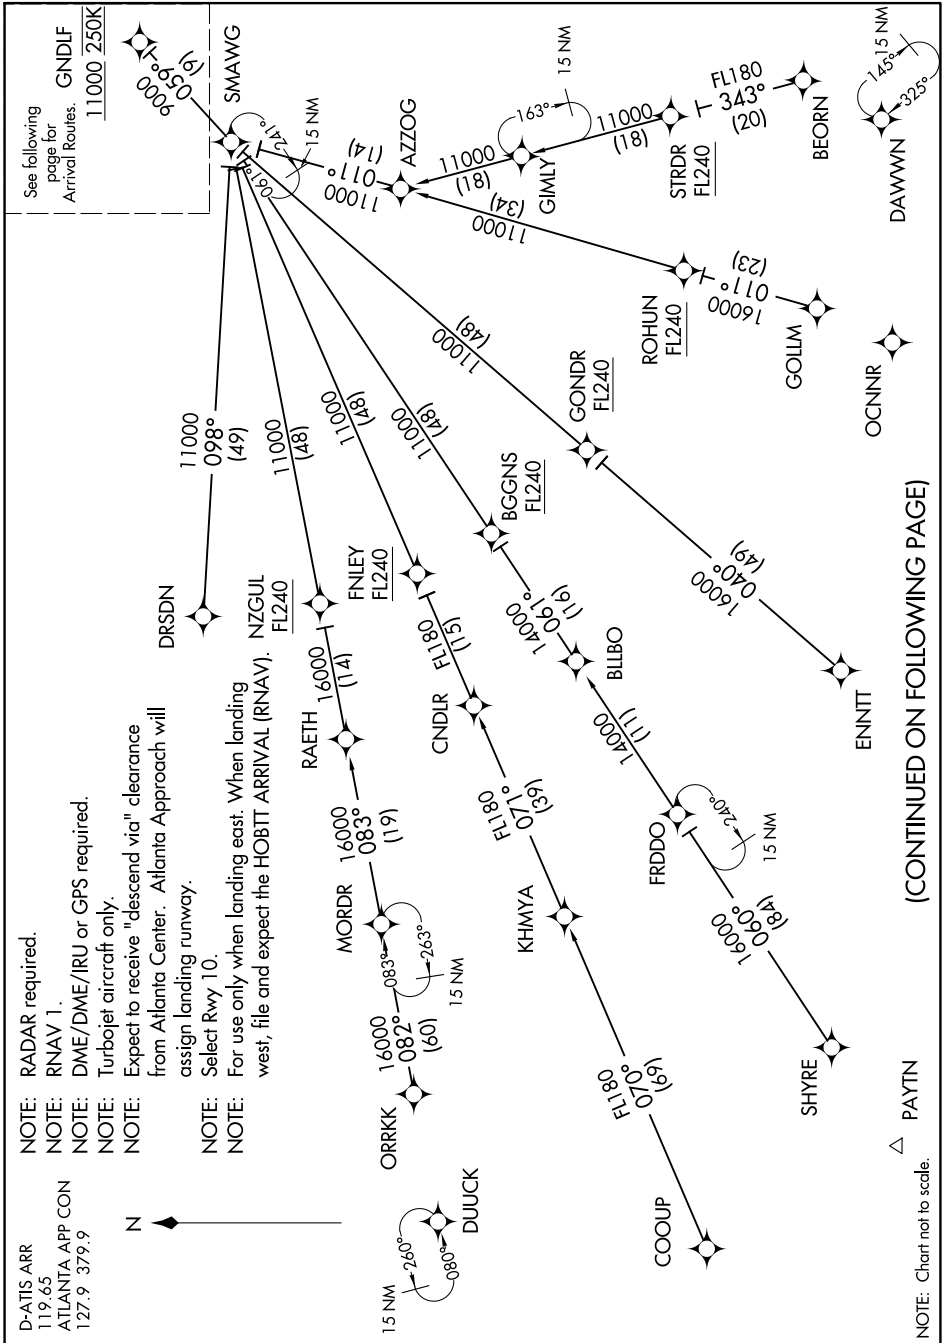

GNDLF TWO ARRIVAL(RNAV) Transition Routes

SE-4, 10 SEP 2020 to 08 OCT 2020

SE-4, 10 SEP 2020 to 08 OCT 2020

GNDLF TWO ARRIVAL (RNAV) Transition Routes