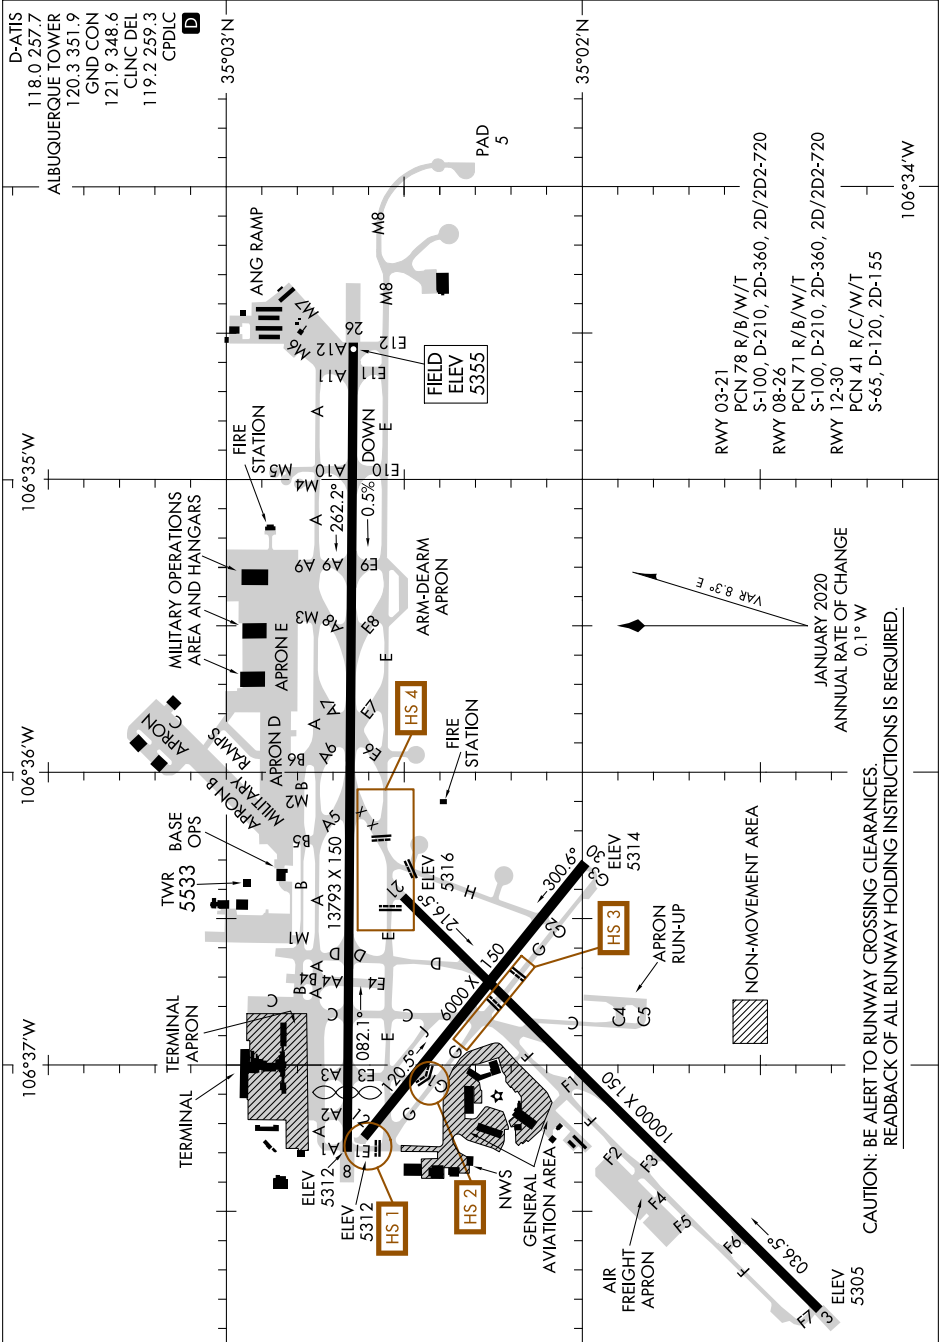

AIRPORT DIAGRAM

AL-12 (FAA)

ALBUQUERQUE INTL SUNPORT (ABQ)
ALBUQUERQUE, NEW MEXICO

SW-1, 10 SEP 2020 to 08 OCT 2020

SW-1, 10 SEP 2020 to 08 OCT 2020

AIRPORT DIAGRAM

ALBUQUERQUE, NEW MEXICO
ALBUQUERQUE INTL SUNPORT (ABQ)