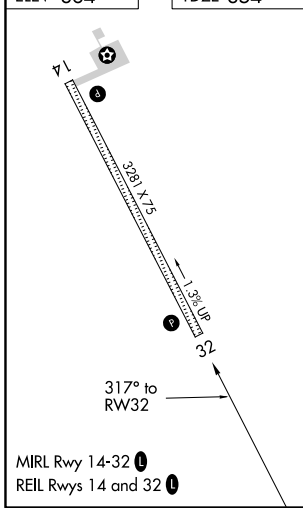

CATEGORY	A	B	C	D
LNAV MDA	760-1	406 (400-1)	NA	
CIRCLING	780-1 416 (500-1)	840-1 476 (500-1)	NA	

AK, 16 JUL 2020 to 10 SEP 2020

AK, 16 JUL 2020 to 10 SEP 2020