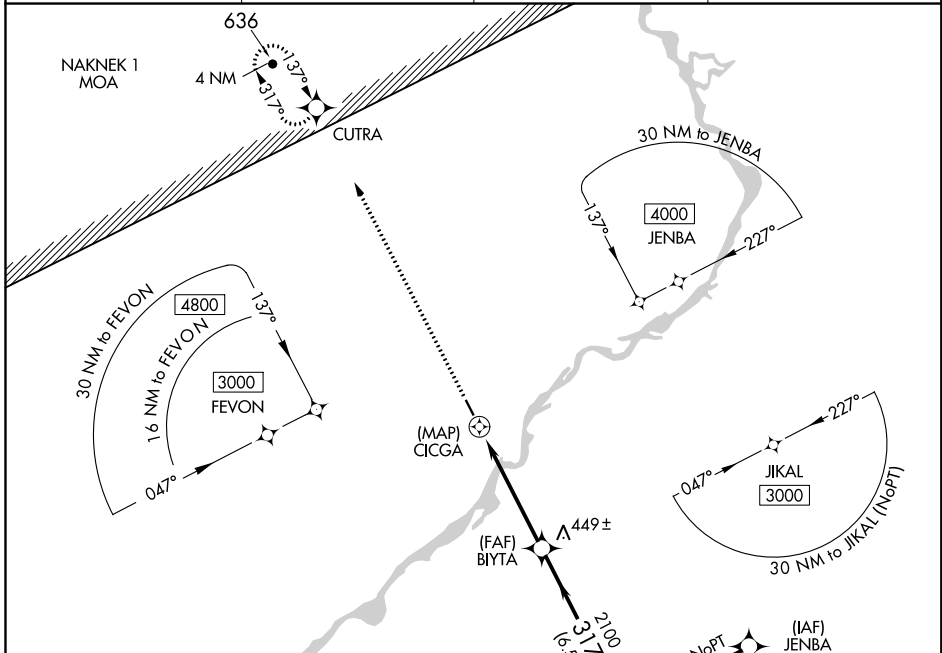

APP CRS 317°	Rwy Idg TDZE Apt Elev	3281 354 364
------------------------	-----------------------------	---

RNAV (GPS) RWY 32

NEW STUYAHOK (KNW) (P.ANW)

▼ When local altimeter setting not received, use Koliganek altimeter setting and increase all MDAs 60 feet.
▲ Procedure NA at night. DME/DME RNP-0.3 NA.

MISSED APPROACH: Climb to 3000 direct CUTRA and hold.

AWOS-3P 120.275	ANCHORAGE CENTER 132.75 282.35	DILLINGHAM RADIO 122.55	CTAF 122.9
---------------------------	--	-----------------------------------	----------------------

ELEV 364	TDZE 354
----------	----------

CATEGORY	A	B	C	D
LNAV MDA	760-1	406 (400-1)	NA	
CIRCLING	780-1 416 (500-1)	840-1 476 (500-1)	NA	

AK, 16 JUL 2020 to 10 SEP 2020

AK, 16 JUL 2020 to 10 SEP 2020