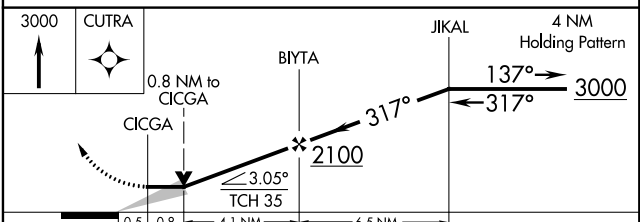

CATEGORY	A	B	C	D
LNAV MDA	760-1	406 (400-1)	NA	
CIRCLING	780-1 416 (500-1)	840-1 476 (500-1)	NA	

AK, 16 JUL 2020 to 10 SEP 2020

AK, 16 JUL 2020 to 10 SEP 2020