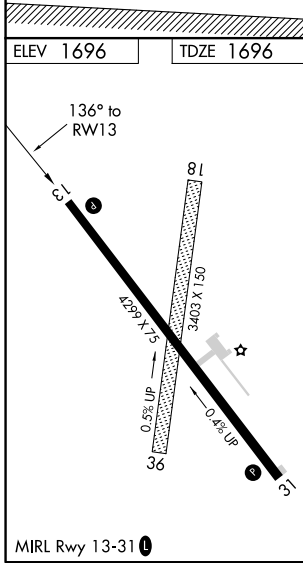

WAAS CH 42841 W13A	APP CRS 136°	Rwy Idg TDZE Apt Elev	4299 1696 1696

RNAV (GPS) RWY 13

CHAMBERLAIN MUNI (9V9)

▽ DME/DME RNP-0.3 NA. Rwy 13 helicopter visibility reduction below ¾ SM NA. Circling NA to Rwys 18 and 36.	MISSED APPROACH: Climb to 3600 direct COCOA and hold.

AWOS-3P 118.025	MINNEAPOLIS CENTER 125.1 269.1	GCO 121.725	UNICOM 122.8 (CTAF) 0

CATEGORY	A	B	C	D
LP MDA	2080-1	384 (400-1)	2080-1½ 384 (400-1½)	NA
LNAV MDA	2100-1	404 (500-1)	2100-1½ 404 (500-1½)	NA
☐ CIRCLING	2200-1	504 (600-1)	2200-1½ 504 (600-1½)	NA

NC-1, 13 AUG 2020 to 10 SEP 2020

NC-1, 13 AUG 2020 to 10 SEP 2020