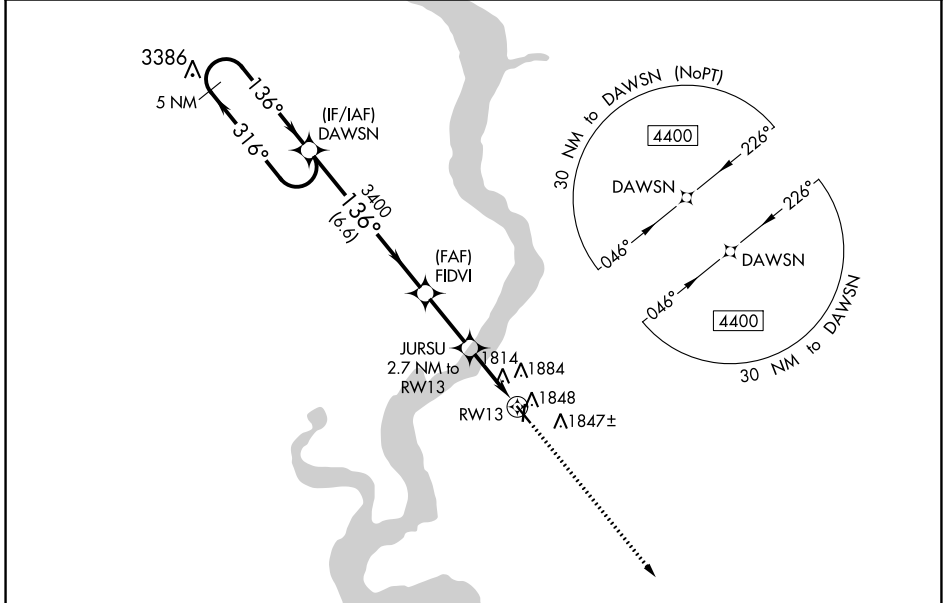

WAAS CH 42841 W13A	APP CRS 136°	Rwy Idg TDZE Apt Elev	4299 1696 1696
--	------------------------	-----------------------------	---

RNAV (GPS) RWY 13

CHAMBERLAIN MUNI (9V9)

<p>▽ DME/DME RNP-0.3 NA. Rwy 13 helicopter visibility reduction below ¾ SM NA. Circling NA to Rwys 18 and 36.</p>	<p>MISSED APPROACH: Climb to 3600 direct COCOA and hold.</p>
--	--

<p>AWOS-3P 118.025</p>	<p>MINNEAPOLIS CENTER 125.1 269.1</p>	<p>GCO 121.725</p>	<p>UNICOM 122.8 (CTAF) 0</p>
-----------------------------------	--	-------------------------------	---

CATEGORY	A	B	C	D
LP MDA	2080-1	384 (400-1)	2080-1½ 384 (400-1½)	NA
LNAV MDA	2100-1	404 (500-1)	2100-1½ 404 (500-1½)	NA
☐ CIRCLING	2200-1	504 (600-1)	2200-1½ 504 (600-1½)	NA