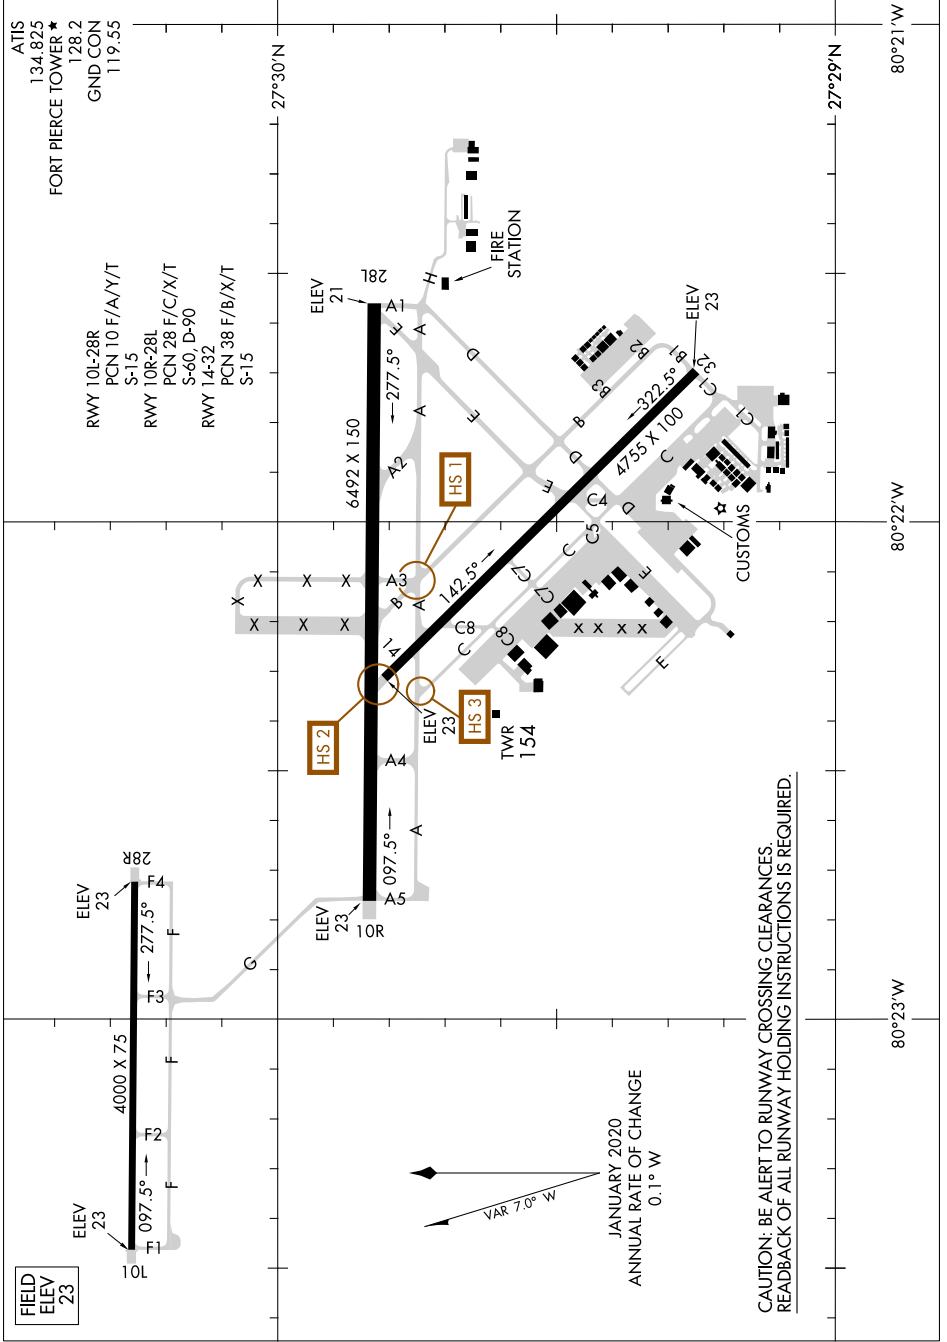

AIRPORT DIAGRAM

AL-5343 (FAA)

TREASURE COAST INTL (F'PR)
FORT PIERCE, FLORIDA

SE-3, 13 AUG 2020 to 10 SEP 2020

SE-3, 13 AUG 2020 to 10 SEP 2020

FIELD ELEV 23

JANUARY 2020
ANNUAL RATE OF CHANGE
0.1° W

CAUTION: BE ALERT TO RUNWAY CROSSING CLEARANCES.
READBACK OF ALL RUNWAY HOLDING INSTRUCTIONS IS REQUIRED.

AIRPORT DIAGRAM

FORT PIERCE, FLORIDA
TREASURE COAST INTL (F'PR)