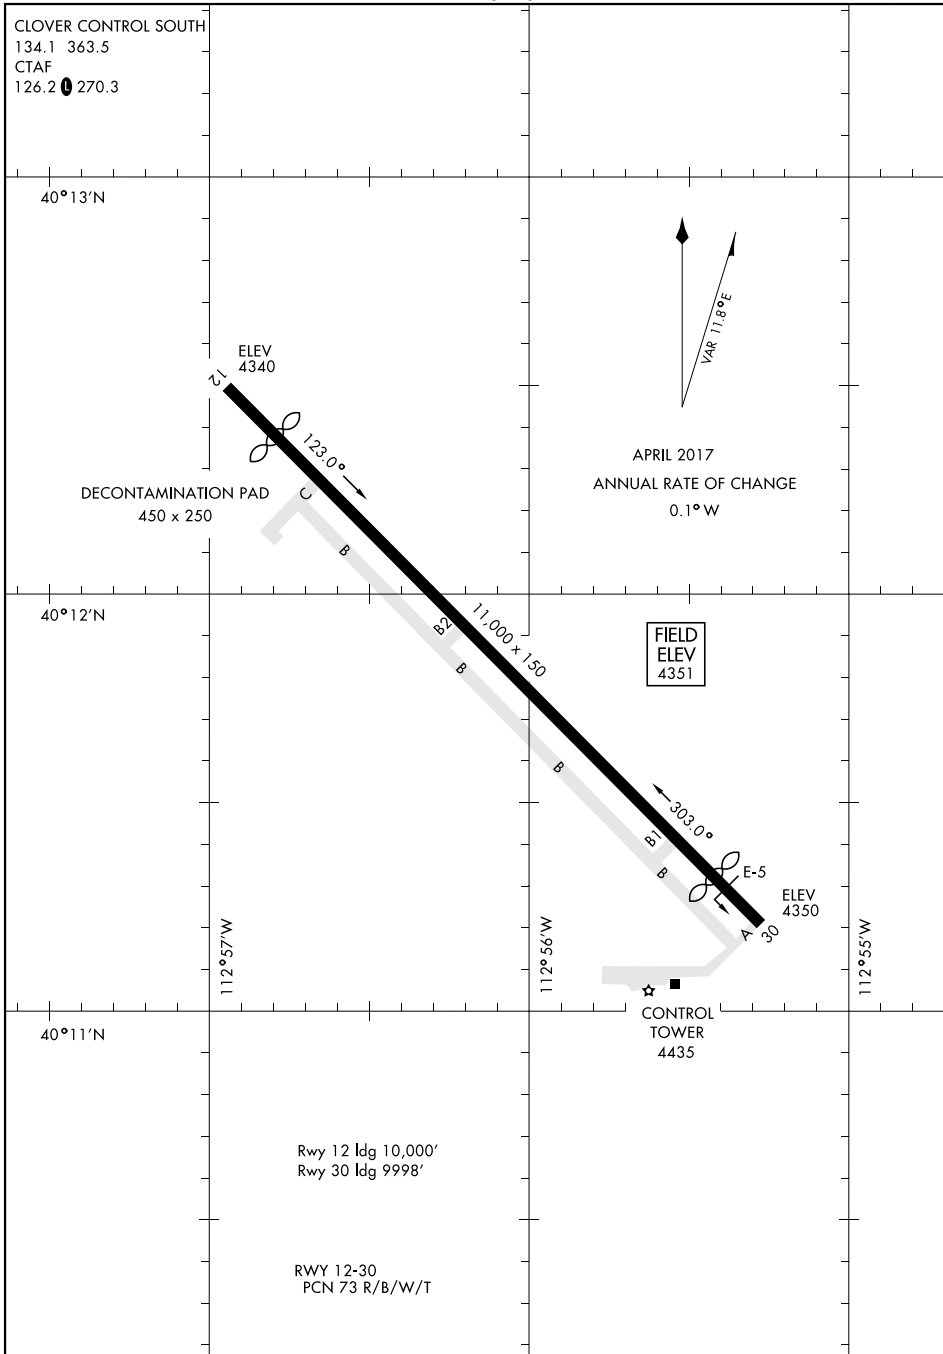

AIRPORT DIAGRAM

SW-4, 13 AUG 2020 to 10 SEP 2020

SW-4, 13 AUG 2020 to 10 SEP 2020

AIRPORT DIAGRAM