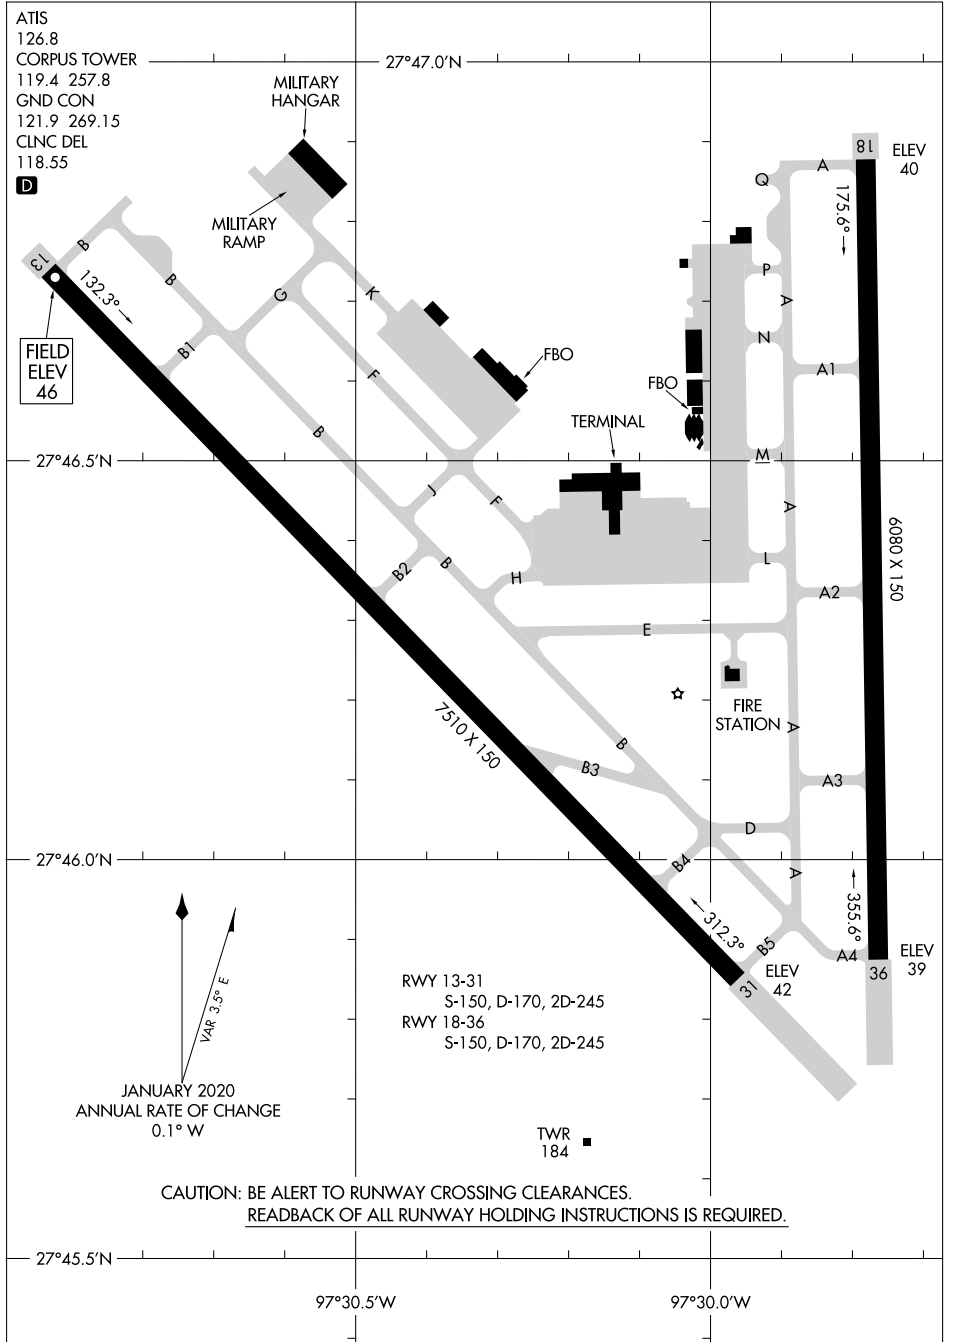

AIRPORT DIAGRAM

AL-5032 (FAA)

CORPUS CHRISTI INTL (CRP)
CORPUS CHRISTI, TEXAS

SC-3, 13 AUG 2020 to 10 SEP 2020

SC-3, 13 AUG 2020 to 10 SEP 2020

CAUTION: BE ALERT TO RUNWAY CROSSING CLEARANCES.
READBACK OF ALL RUNWAY HOLDING INSTRUCTIONS IS REQUIRED.