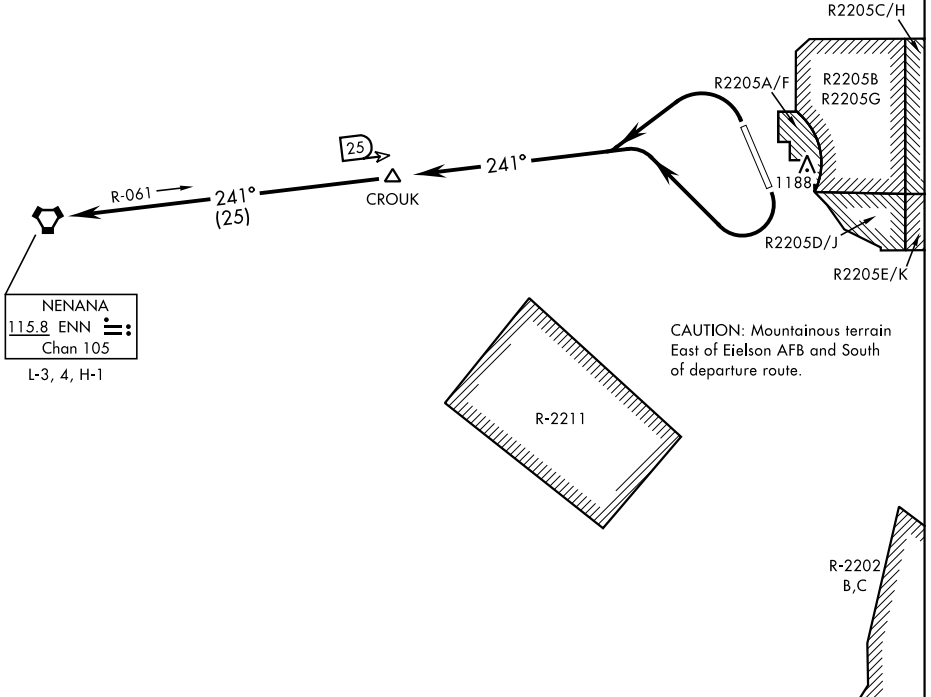

NENANA FOUR DEPARTURE (NENNA4•ENN)

ATIS ★ 119.9 273.5
CLNC DEL
343.7
EIELSON GND CON
121.8 275.8
EIELSON TOWER ★
127.2 352.05
FAIRBANKS DEP CON
127.1 338.275

AK, 16 JUL 2020 to 10 SEP 2020

AK, 16 JUL 2020 to 10 SEP 2020

DEPARTURE ROUTE DESCRIPTION

TAKE-OFF RWY 14: Turn right to intercept ENN VORTAC R-061 and climb to assigned altitude, thence . . .

TAKE-OFF RWY 32: Turn left to intercept ENN VORTAC R-061 and climb to assigned altitude, thence . . .

Proceed to NENANA via R-061 then via assigned route.

NENANA FOUR DEPARTURE (NENNA4•ENN)