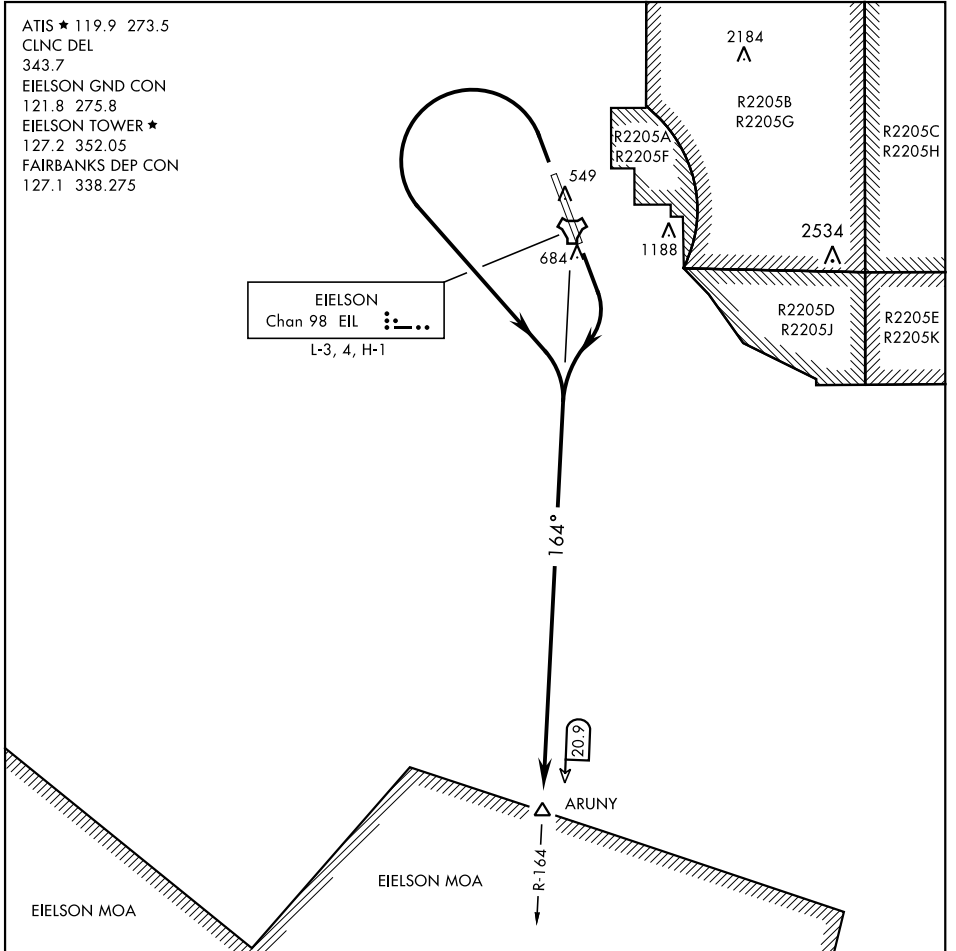

ARUNY TWO DEPARTURE

SL-1729 [USAF]

(PAEI)

FAIRBANKS, ALASKA

ATIS ★ 119.9 273.5
 CLNC DEL
 343.7
 EIELSON GND CON
 121.8 275.8
 EIELSON TOWER ★
 127.2 352.05
 FAIRBANKS DEP CON
 127.1 338.275

EIELSON
 Chan 98 EIL :...
 L-3, 4, H-1

AK, 16 JUL 2020 to 10 SEP 2020

AK, 16 JUL 2020 to 10 SEP 2020

DEPARTURE ROUTE DESCRIPTION

TAKE-OFF RWY 14 (ARUNY2-ARUNY): Turn right to intercept EIL TACAN R-164 to ARUNY. Maintain assigned altitude.

TAKE-OFF RWY 32 (ARUNY2-ARUNY): Turn left to intercept EIL TACAN R-164 to ARUNY. Maintain assigned altitude.

ARUNY TWO DEPARTURE

FAIRBANKS, ALASKA
 EIELSON AFB (PAEI)