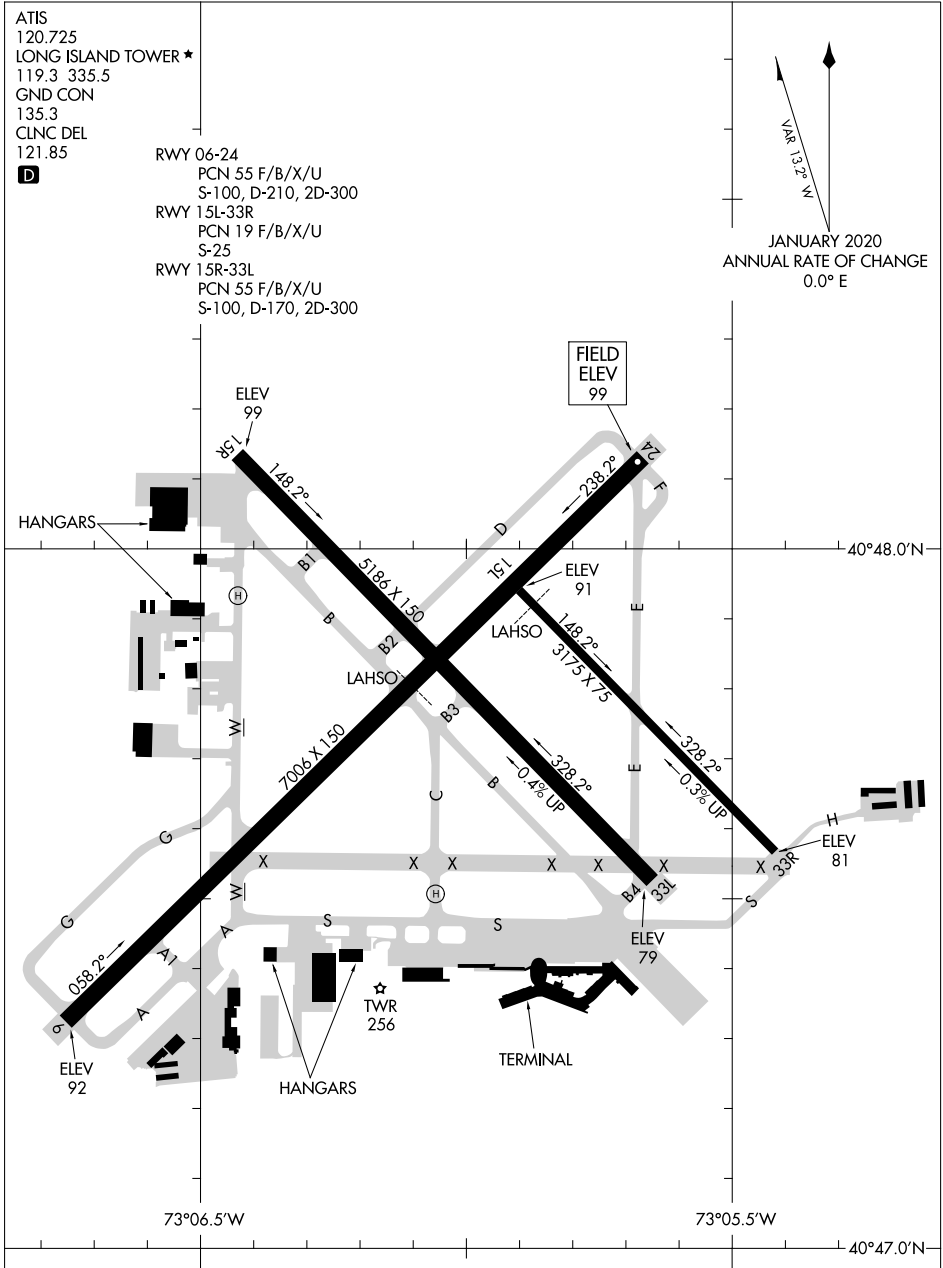

# AIRPORT DIAGRAM

AL-948 (FAA)

LONG ISLAND MAC ARTHUR (ISP)  
NEW YORK, NEW YORK

ATIS  
120.725  
LONG ISLAND TOWER ★  
119.3 335.5  
GND CON  
135.3  
CLNC DEL  
121.85

**D**

RWY 06-24  
PCN 55 F/B/X/U  
S-100, D-210, 2D-300  
  
RWY 15L-33R  
PCN 19 F/B/X/U  
S-25  
  
RWY 15R-33L  
PCN 55 F/B/X/U  
S-100, D-170, 2D-300

NE-2, 13 AUG 2020 to 10 SEP 2020

NE-2, 13 AUG 2020 to 10 SEP 2020

CAUTION: BE ALERT TO RUNWAY CROSSING CLEARANCES.  
READBACK OF ALL RUNWAY HOLDING INSTRUCTIONS IS REQUIRED.