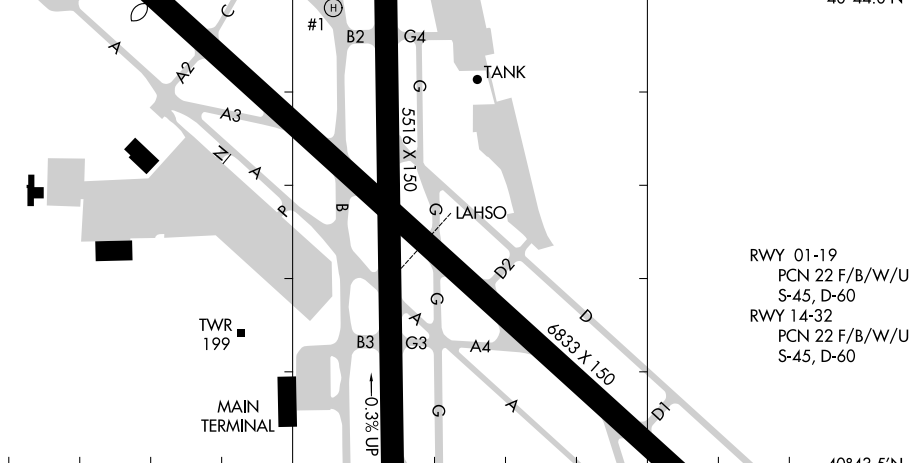

# AIRPORT DIAGRAM

AL-704 (FAA)

REPUBLIC (F'R'G)  
FARMINGDALE, NEW YORK

ATIS  
 126.65  
 REPUBLIC TOWER\*  
 118.8 279.65  
 GND CON  
 121.6 269.6  
 CLNC DEL  
 128.25

**D**

40°44.5'N

61  
 192.2°  
 G7  
 FIELD ELEV 80

40°44.0'N

NE-2, 13 AUG 2020 to 10 SEP 2020

40°43.5'N

NE-2, 13 AUG 2020 to 10 SEP 2020

RWY 01-19  
 PCN 22 F/B/W/U  
 S-45, D-60  
 RWY 14-32  
 PCN 22 F/B/W/U  
 S-45, D-60

73°25.0'W

73°24.5'W

CAUTION: BE ALERT TO RUNWAY CROSSING CLEARANCES.  
 READBACK OF ALL RUNWAY HOLDING INSTRUCTIONS IS REQUIRED.

# AIRPORT DIAGRAM

FARMINGDALE, NEW YORK  
REPUBLIC (F'R'G)