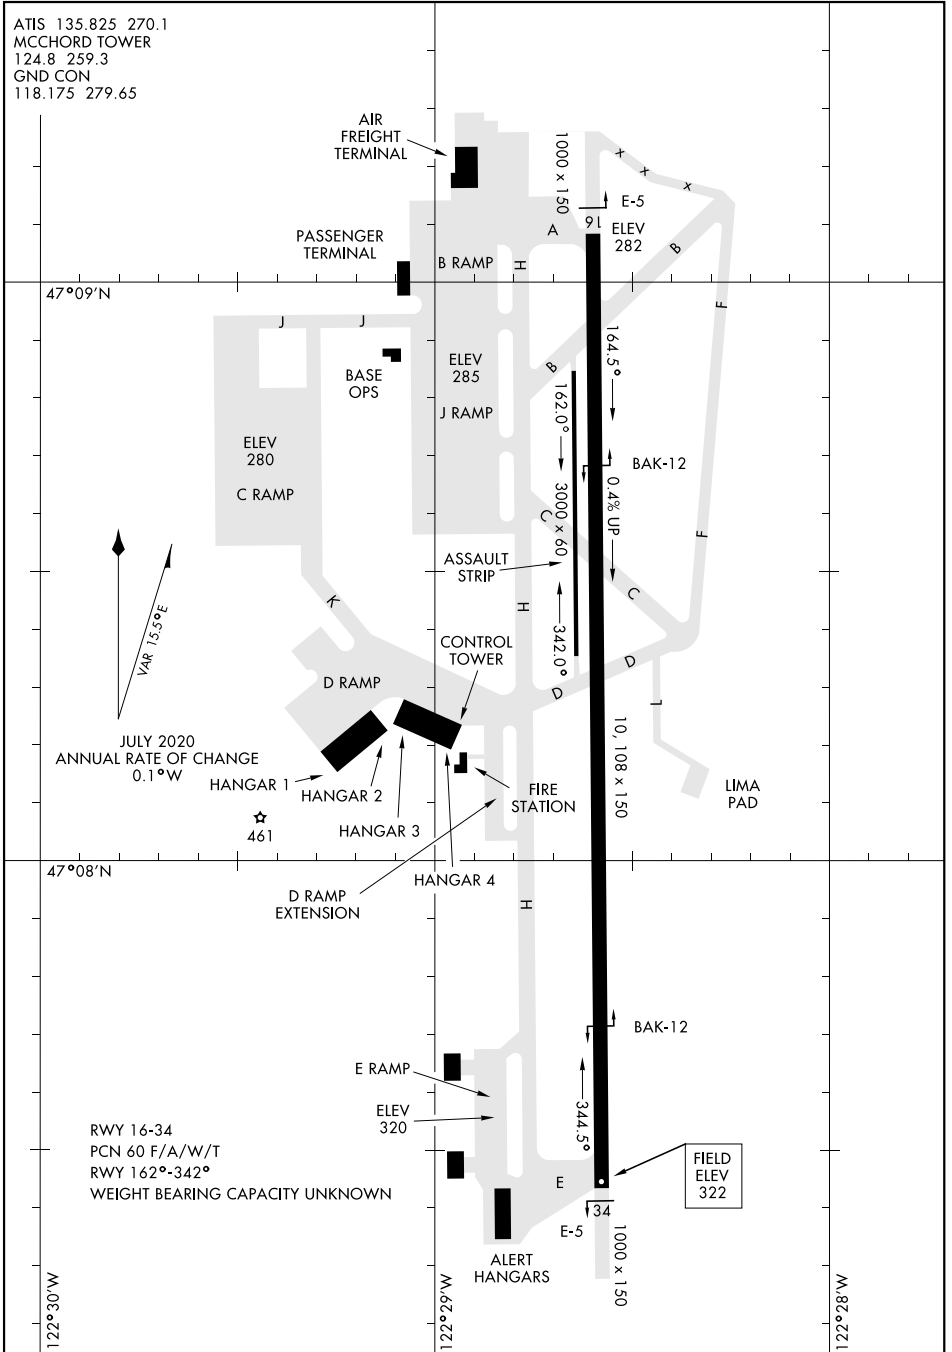

AIRPORT DIAGRAM

AFD-414 [USAF]

MC CHORD FIELD (KTCM)

TACOMA, WASHINGTON

ATIS 135.825 270.1
 MCCHORD TOWER
 124.8 259.3
 GND CON
 118.175 279.65

NW-1, 13 AUG 2020 to 10 SEP 2020

NW-1, 13 AUG 2020 to 10 SEP 2020

AIRPORT DIAGRAM

TACOMA, WASHINGTON
MC CHORD FIELD (KTCM)