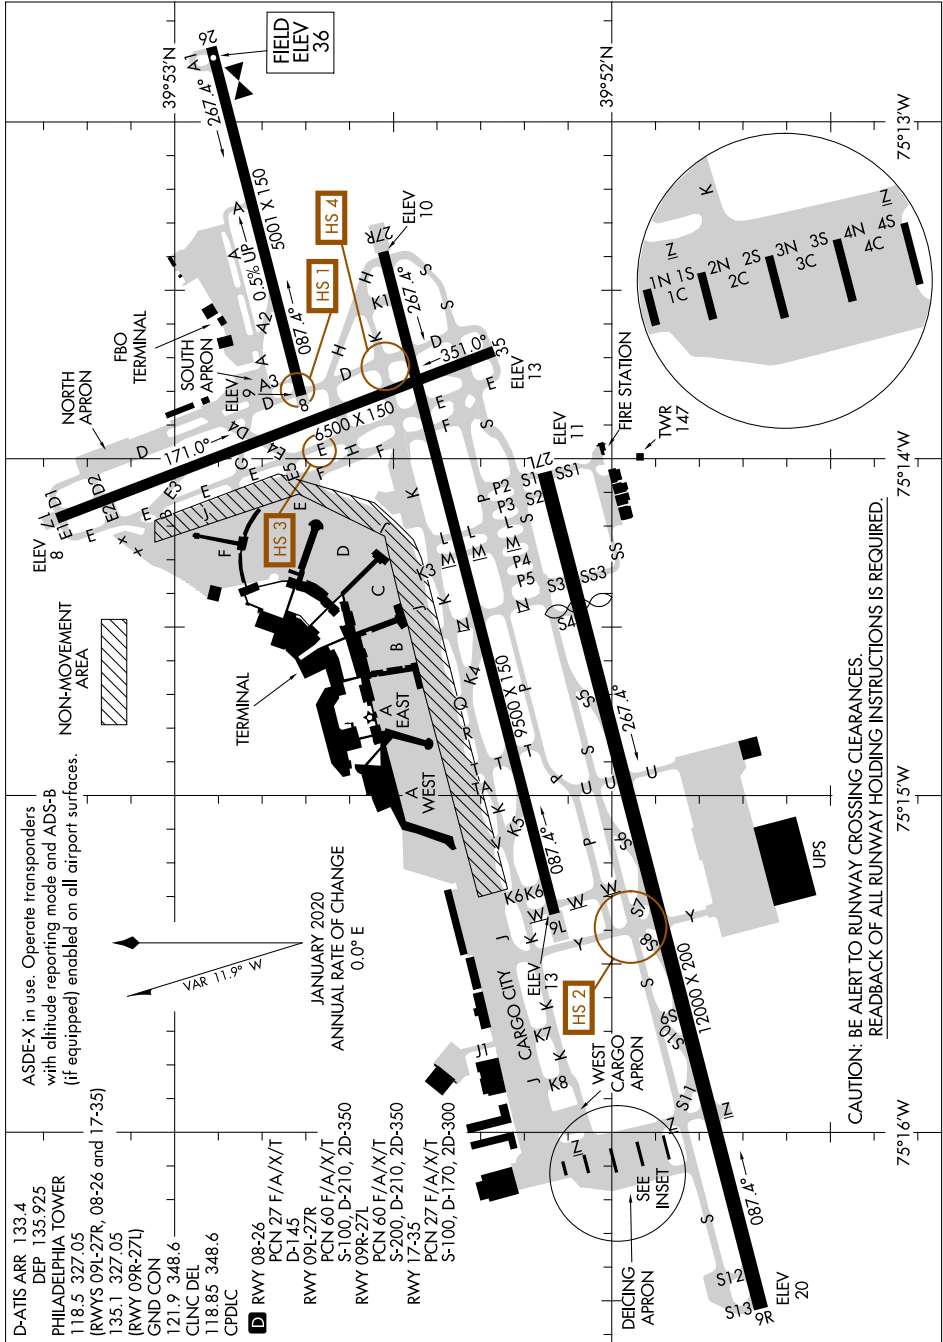

AIRPORT DIAGRAM

AL-320 (FAA)

PHILADELPHIA INTL (PHL)
PHILADELPHIA, PENNSYLVANIA

NE-4, 13 AUG 2020 to 10 SEP 2020

AIRPORT DIAGRAM

PHILADELPHIA, PENNSYLVANIA
PHILADELPHIA INTL (PHL)

NE-4, 13 AUG 2020 to 10 SEP 2020