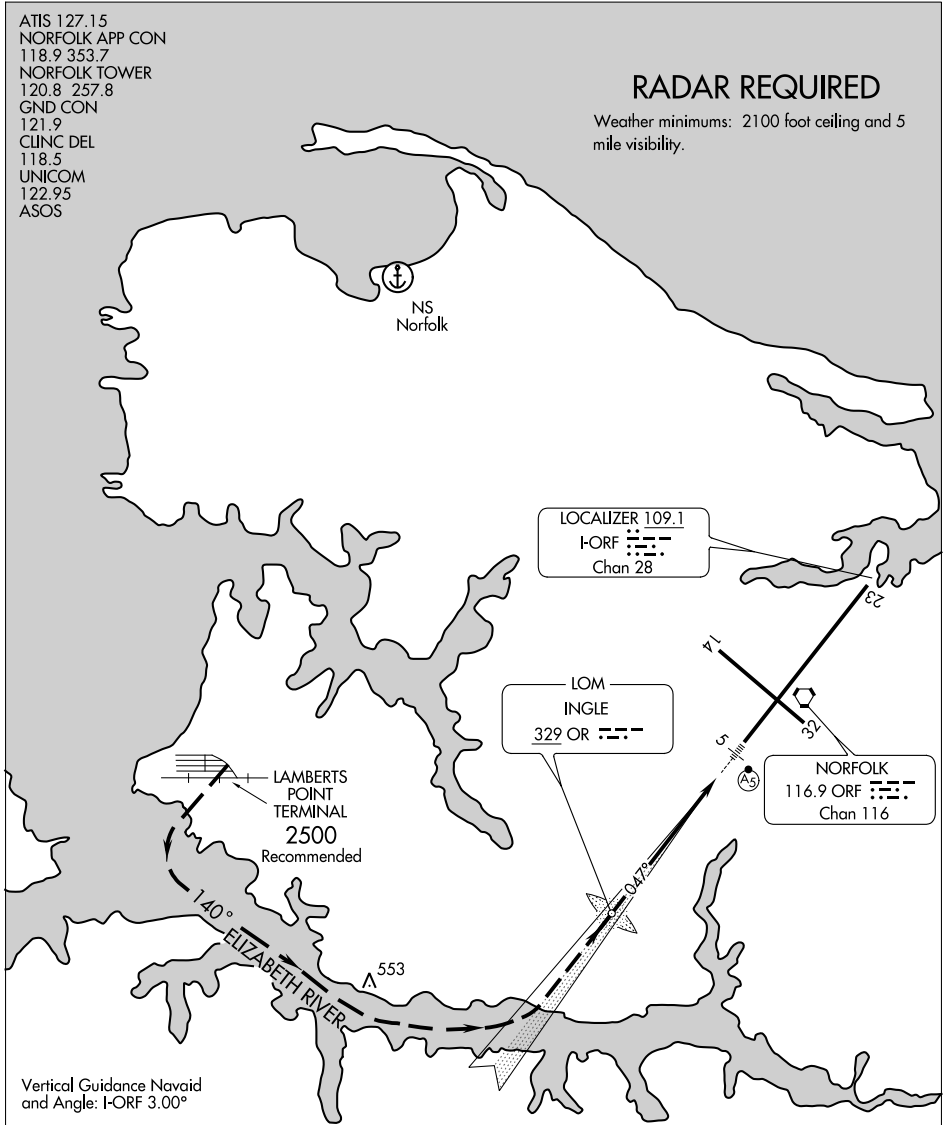

Orig 09015

RIVER VISUAL RWY 5

AL-291 (FAA)

NORFOLK INTL (ORF)
NORFOLK, VIRGINIA

ATIS 127.15
NORFOLK APP CON
118.9 353.7
NORFOLK TOWER
120.8 257.8
GND CON
121.9
CLINC DEL
118.5
UNICOM
122.95
ASOS

RADAR REQUIRED

Weather minimums: 2100 foot ceiling and 5 mile visibility.

NE-3, 13 AUG 2020 to 10 SEP 2020

NE-3, 13 AUG 2020 to 10 SEP 2020

1 NM	2	3	4	5	6
------	---	---	---	---	---

RIVER VISUAL RWY 5
PROCEDURE NOT AUTHORIZED AT NIGHT

RIVER VISUAL RWY 5

Orig 09015

36°54'N-76°12'W

NORFOLK, VIRGINIA
NORFOLK INTL (ORF)