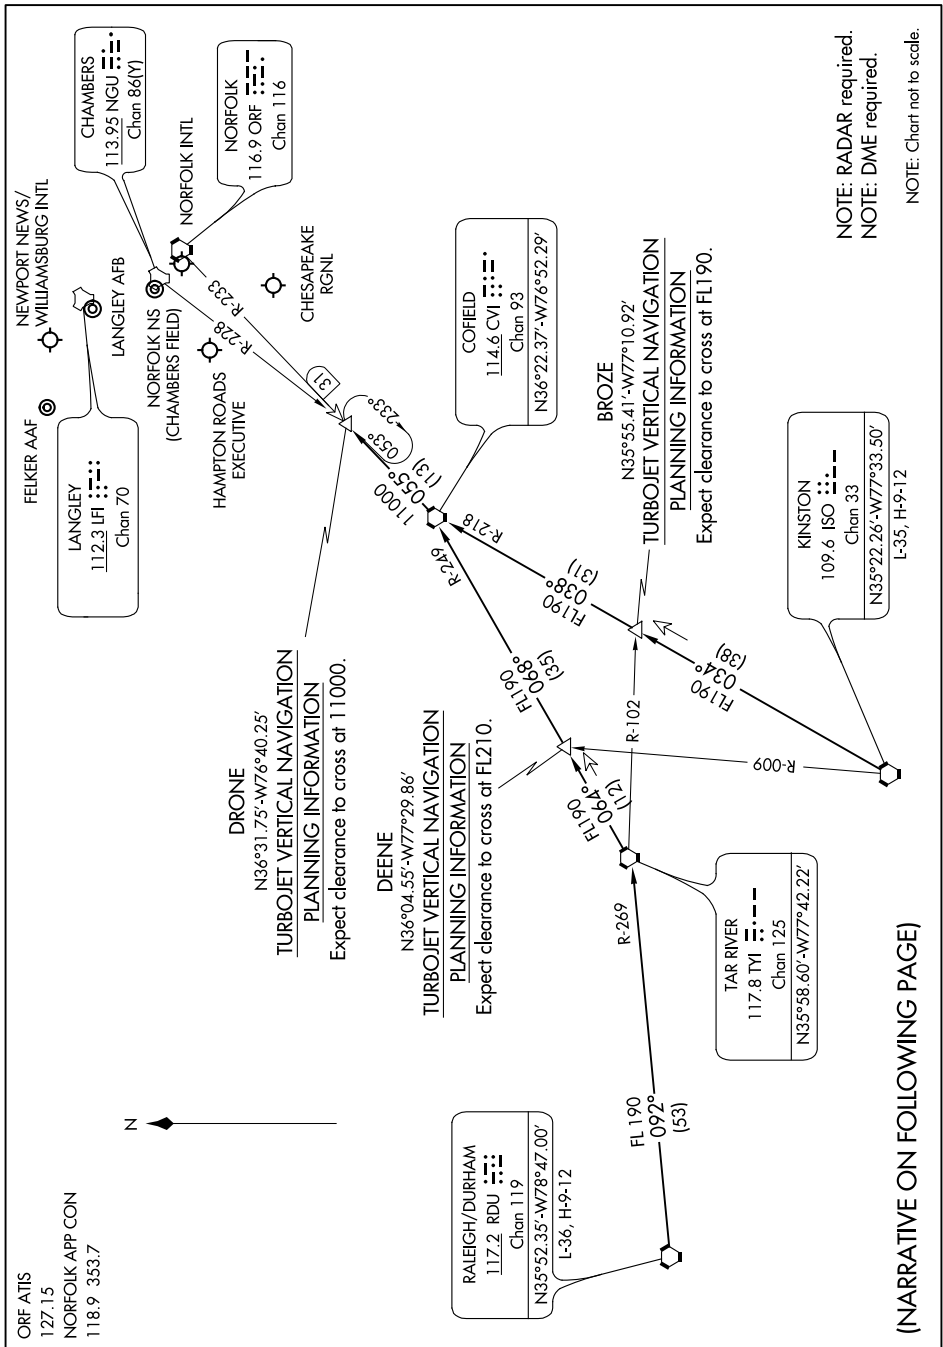

DRONE TWO ARRIVAL

NE-3, 13 AUG 2020 to 10 SEP 2020

NOTE: RADAR required.
NOTE: DME required.
NOTE: Chart not to scale.

(NARRATIVE ON FOLLOWING PAGE)

NE-3, 13 AUG 2020 to 10 SEP 2020

DRONE TWO ARRIVAL