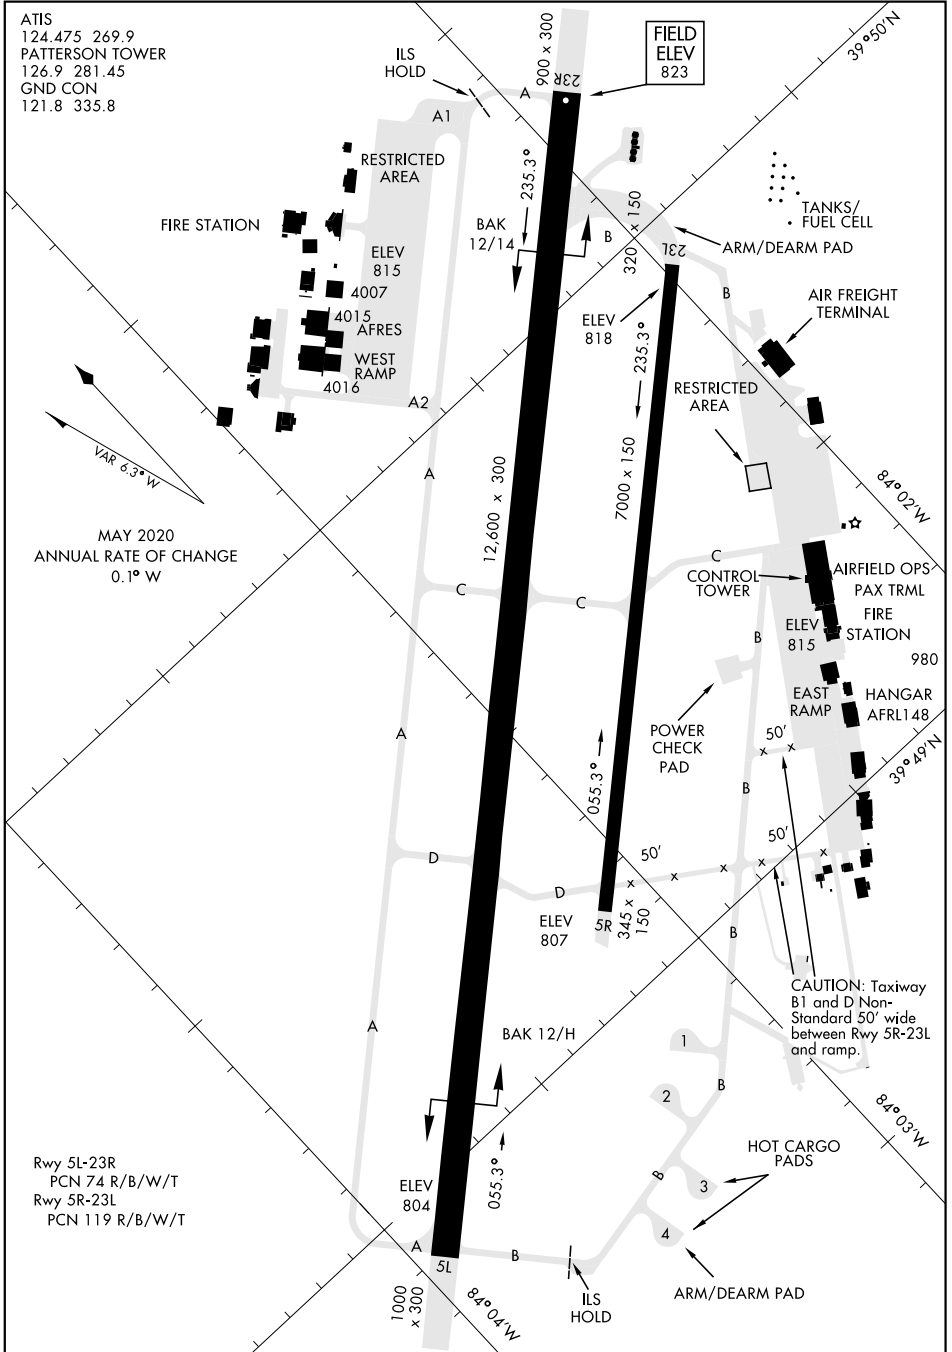

# AIRPORT DIAGRAM

AFD-108 [USAF]

ATIS  
 124.475 269.9  
 PATTERSON TOWER  
 126.9 281.45  
 GND CON  
 121.8 335.8

EC-2, 13 AUG 2020 to 10 SEP 2020

EC-2, 13 AUG 2020 to 10 SEP 2020

# AIRPORT DIAGRAM