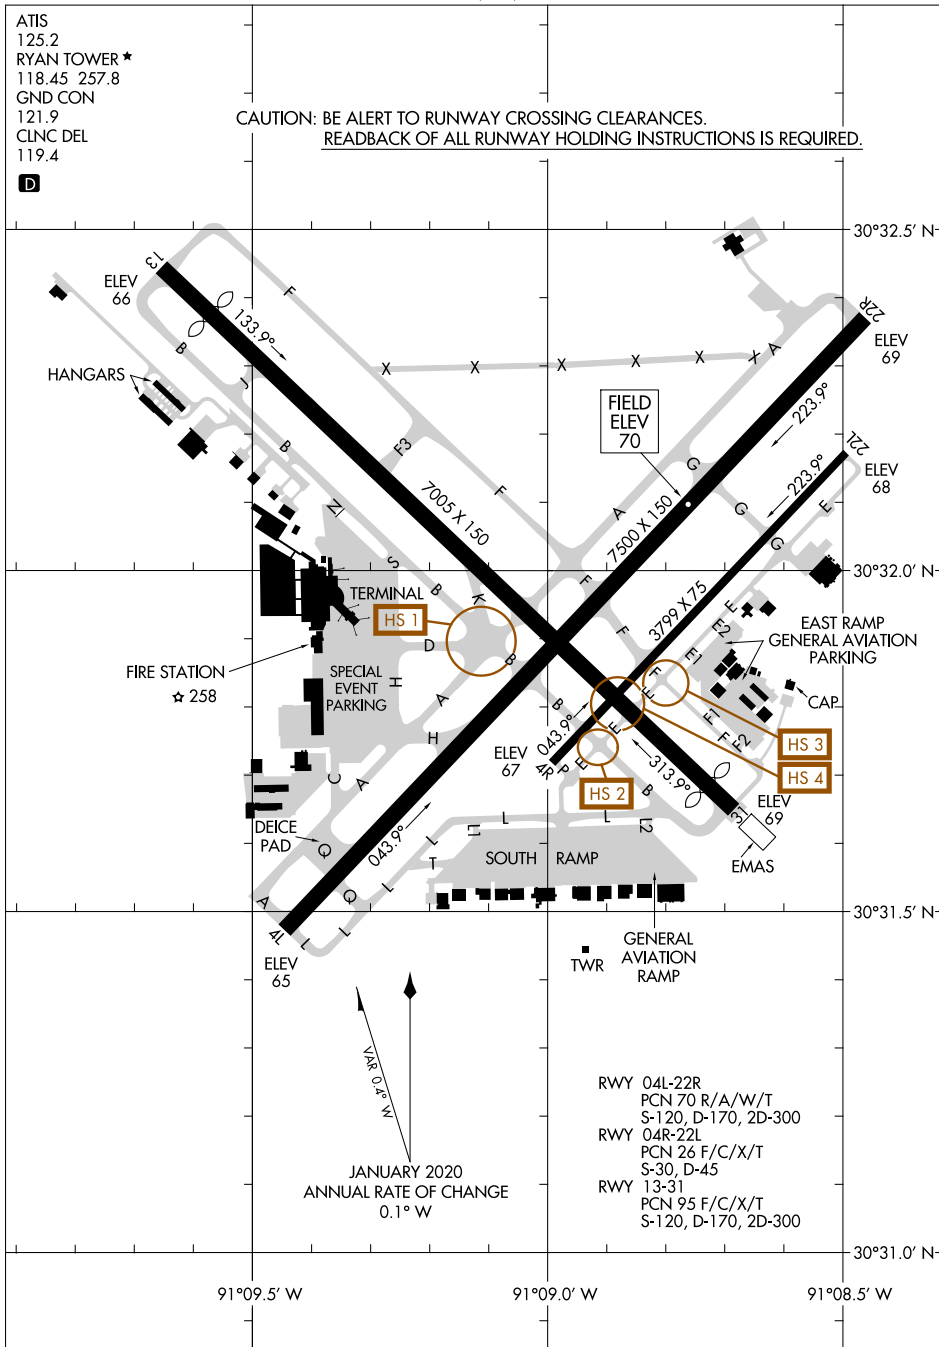

AIRPORT DIAGRAM

BATON ROUGE METROPOLITAN, RYAN FIELD (BTR)
AL-40 (FAA) BATON ROUGE, LOUISIANA

ATIS 125.2
RYAN TOWER ★ 118.45 257.8
GND CON 121.9
CLNC DEL 119.4

CAUTION: BE ALERT TO RUNWAY CROSSING CLEARANCES.
READBACK OF ALL RUNWAY HOLDING INSTRUCTIONS IS REQUIRED.

D

SC-4, 13 AUG 2020 to 10 SEP 2020

SC-4, 13 AUG 2020 to 10 SEP 2020

AIRPORT DIAGRAM

BATON ROUGE, LOUISIANA
BATON ROUGE METROPOLITAN, RYAN FIELD (BTR)