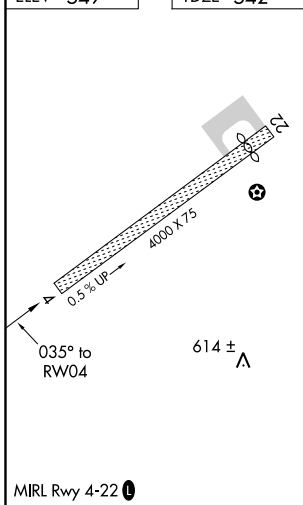

APP CRS 035°	Rwy Idg 4000
	TDZE 542
	Apt Elev 549

RNAV (GPS) RWY 4

CHALKYITSIK (CIK) (PACI)

RNP APCH.
 Procedure NA at night.
 Rwy 4 helicopter visibility reduction below 1 SM NA.
 Use Fort Yukon altimeter setting.

MISSED APPROACH: Climbing left turn to 3000 direct KIBRE and hold.

FYU/PFYU AWOS-3P 125.8	ANCHORAGE CENTER 135.0 225.4	CTAF 122.9
----------------------------------	--	----------------------

ELEV 549	TDZE 542
----------	----------

CATEGORY	A	B	C	D
LNAV MDA	960-1	418 (500-1)	960-1½	418 (500-1½)
CIRCLING	1080-1 531 (600-1)	1160-1 611 (700-1)	1200-1¾ 651 (700-1¾)	1360-2¾ 811 (900-2¾)

AK, 16 JUL 2020 to 10 SEP 2020

AK, 16 JUL 2020 to 10 SEP 2020