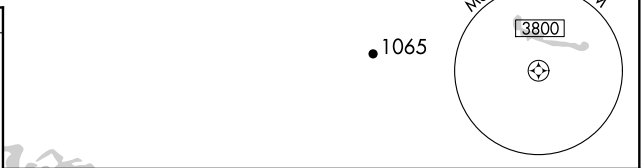

APP CRS 035°	Rwy Idg 4000
	TDZE 542
	Apt Elev 549

RNAV (GPS) RWY 4

CHALKYITSIK (CIK) (PACI)

RNP APCH.
 Procedure NA at night.
 Rwy 4 helicopter visibility reduction below 1 SM NA.
 Use Fort Yukon altimeter setting.

MISSED APPROACH: Climbing left turn to 3000 direct KIBRE and hold.

FYU/PFYU AWOS-3P 125.8	ANCHORAGE CENTER 135.0 225.4	CTAF 122.9
----------------------------------	--	----------------------

ELEV 549	TDZE 542
----------	----------