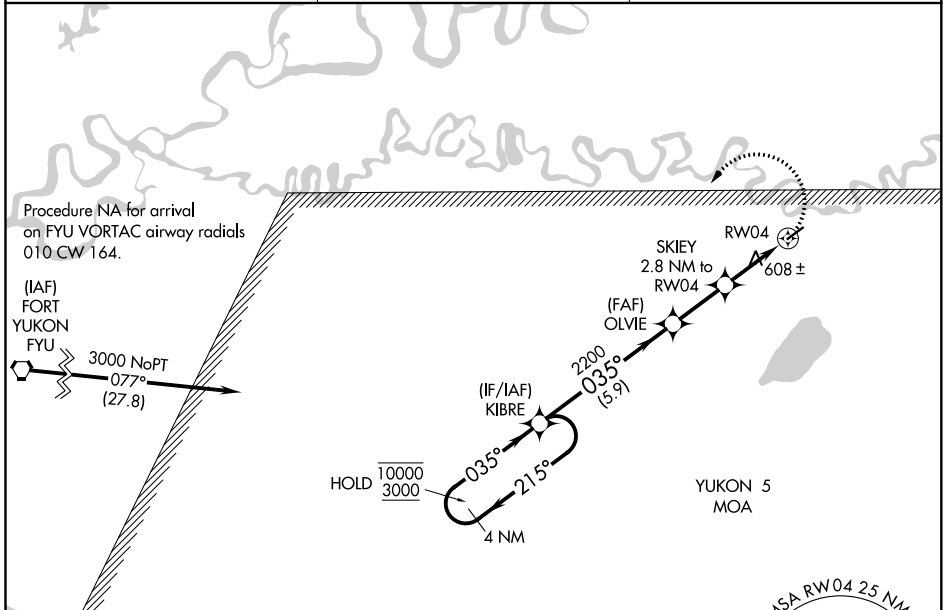

APP CRS 035°	Rwy Idg 4000
	TDZE 542
	Apt Elev 549

RNAV (GPS) RWY 4

CHALKYITSIK (CIK) (PACI)

RNP APCH.
 Procedure NA at night.
 Rwy 4 helicopter visibility reduction below 1 SM NA.
 Use Fort Yukon altimeter setting.

MISSED APPROACH: Climbing left turn to 3000 direct KIBRE and hold.

FYU/PFYU AWOS-3P 125.8	ANCHORAGE CENTER 135.0 225.4	CTAF 122.9
----------------------------------	--	----------------------

ELEV 549	TDZE 542
----------	----------

CATEGORY	A	B	C	D
LNAV MDA	960-1	418 (500-1)	960-1½	418 (500-1½)
CIRCLING	1080-1 531 (600-1)	1160-1 611 (700-1)	1200-1¾ 651 (700-1¾)	1360-2¾ 811 (900-2¾)

AK, 16 JUL 2020 to 10 SEP 2020

AK, 16 JUL 2020 to 10 SEP 2020