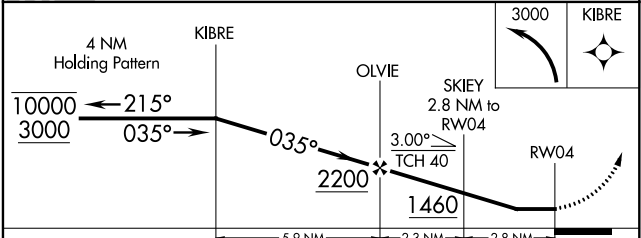

APP CRS 035°	Rwy Idg 4000
	TDZE 542
	Apt Elev 549

RNAV (GPS) RWY 4

CHALKYITSIK (CIK) (PACI)

RNP APCH.
 Procedure NA at night.
 Rwy 4 helicopter visibility reduction below 1 SM NA.
 Use Fort Yukon altimeter setting.

MISSED APPROACH: Climbing left turn to 3000 direct KIBRE and hold.

FYU/PFYU AWOS-3P 125.8	ANCHORAGE CENTER 135.0 225.4	CTAF 122.9
----------------------------------	--	----------------------

ELEV 549	TDZE 542
----------	----------

CATEGORY	A	B	C	D
LNAV MDA	960-1	418 (500-1)	960-1½	418 (500-1½)
CIRCLING	1080-1 531 (600-1)	1160-1 611 (700-1)	1200-1¾ 651 (700-1¾)	1360-2¾ 811 (900-2¾)

AK, 16 JUL 2020 to 10 SEP 2020

AK, 16 JUL 2020 to 10 SEP 2020