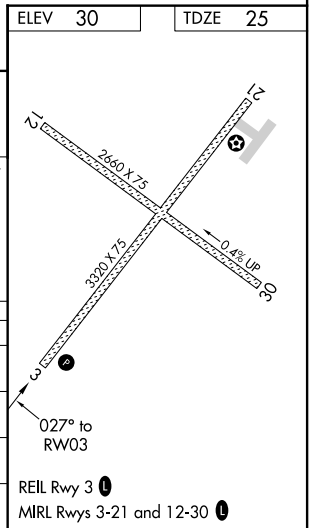

WAAS CH 97341 W03A	APP CRS 027°	Rwy ldg TDZE Apt Elev	3320 25 30
--	------------------------	-----------------------------	---------------------------------------

RNAV (GPS) RWY 3

DEERING (DEE)(PADE)

V Circling to Rwy 12, 30 NA at night. For uncompensated Baro-VNAV systems, LNAV/VNAV NA below -19°C (-2°F) or above 54°C (130°F).
A -39°C DME/DME RNP-0.3 NA.
 MISSED APPROACH: Climb to 3700 direct FEGEK and hold, continue climb-in-hold to 3700.

ASOS 135.5	ANCHORAGE CENTER 119.2 263.0	KOTZEBUE RADIO 122.25	CTAF 122.9
----------------------	--	---------------------------------	----------------------

CATEGORY	A	B	C	D
LPV DA	275-1	250 (300-1)		NA
LNAV/VNAV DA	275-1	250 (300-1)		NA
LNAV MDA	420-1	395 (400-1)	420-1 1/8 395 (400-1 1/8)	NA
C CIRCLING	680-1 650 (700-1)	840-1 810 (900-1)	840-2 1/4 810 (900-2 1/4)	NA