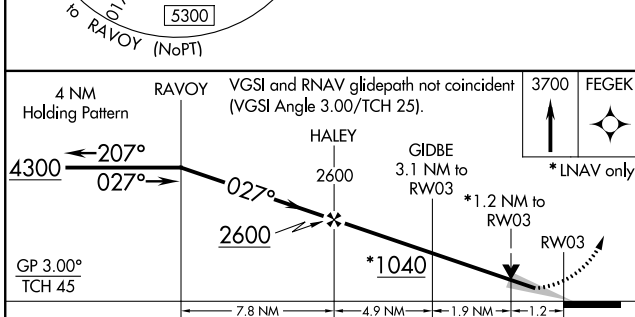

WAAS CH 97341 W03A	APP CRS 027°	Rwy ldg TDZE Apt Elev	3320 25 30
--	------------------------	-----------------------------	---------------------------------------

RNAV (GPS) RWY 3

DEERING (DEE)(PADE)

V Circling to Rwy 12, 30 NA at night. For uncompensated Baro-VNAV systems, LNAV/VNAV NA below -19°C (-2°F) or above 54°C (130°F).
A -39°C DME/DME RNP-0.3 NA.
 MISSED APPROACH: Climb to 3700 direct FEGEK and hold, continue climb-in-hold to 3700.

ASOS 135.5	ANCHORAGE CENTER 119.2 263.0	KOTZEBUE RADIO 122.25	CTAF 122.9
----------------------	--	---------------------------------	----------------------

CATEGORY	A	B	C	D
LPV DA	275-1	250 (300-1)		NA
LNAV/VNAV DA	275-1	250 (300-1)		NA
LNAV MDA	420-1	395 (400-1)	420-1 1/8 395 (400-1 1/8)	NA
C CIRCLING	680-1 650 (700-1)	840-1 810 (900-1)	840-2 1/4 810 (900-2 1/4)	NA