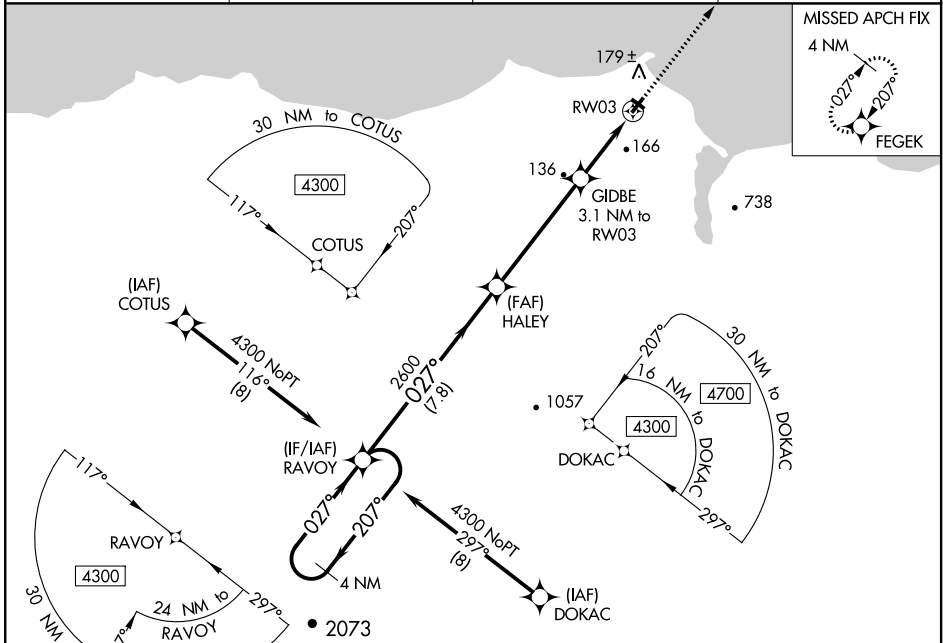

WAAS CH 97341 W03A	APP CRS 027°	Rwy ldg TDZE Apt Elev	3320 25 30
--	------------------------	-----------------------------	---------------------------------------

RNAV (GPS) RWY 3

DEERING (DEE)(PADE)

V Circling to Rwy 12, 30 NA at night. For uncompensated Baro-VNAV systems, LNAV/VNAV NA below -19°C (-2°F) or above 54°C (130°F).
A -39°C DME/DME RNP-0.3 NA.
 MISSED APPROACH: Climb to 3700 direct FEGEK and hold, continue climb-in-hold to 3700.

ASOS 135.5	ANCHORAGE CENTER 119.2 263.0	KOTZEBUE RADIO 122.25	CTAF 122.9
----------------------	--	---------------------------------	----------------------

CATEGORY	A	B	C	D
LPV DA	275-1	250 (300-1)		NA
LNAV/VNAV DA	275-1	250 (300-1)		NA
LNAV MDA	420-1	395 (400-1)	420-1 1/8 395 (400-1 1/8)	NA
C CIRCLING	680-1 650 (700-1)	840-1 810 (900-1)	840-2 1/4 810 (900-2 1/4)	NA

AK, 16 JUL 2020 to 10 SEP 2020

AK, 16 JUL 2020 to 10 SEP 2020