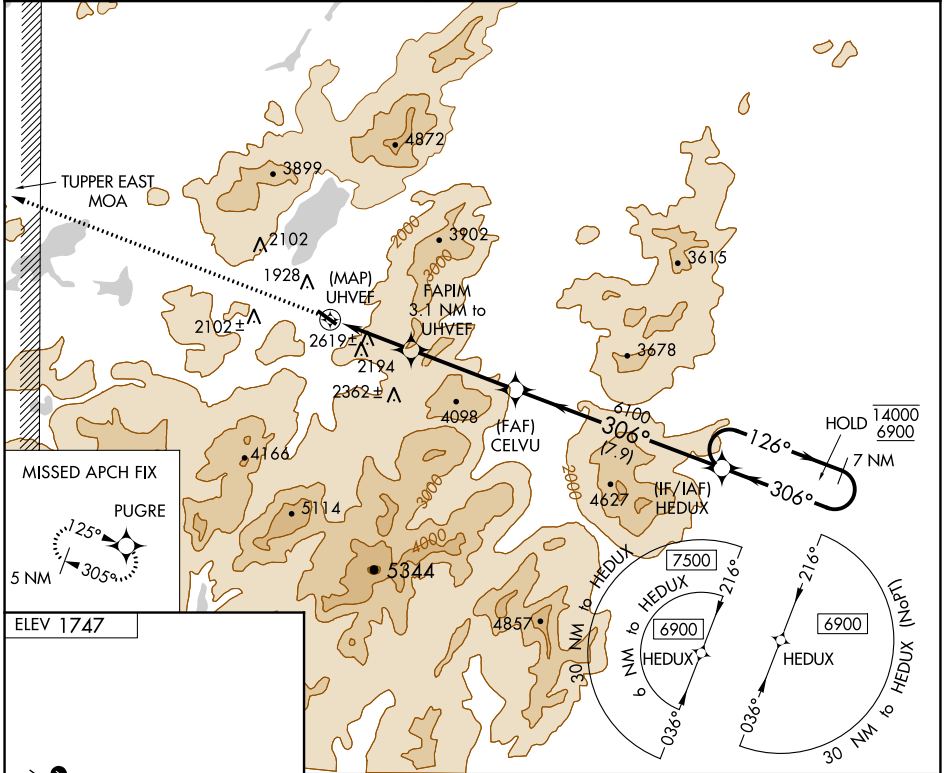

APP CRS	Rwy Idg	N/A
306°	TDZE	N/A
	Apt Elev	1747

RNAV (GPS)-A

LAKE PLACID (LKP)

RNP APCH.	Procedure NA at night. Use Saranac Lake altimeter setting.	MISSED APPROACH: Climb to 5000 direct PUGRE and hold.
NA -16°C		

SLK ASOS 124.175	BOSTON CENTER 120.35 342.25	UNICOM 122.8 (CTAF)
----------------------------	---------------------------------------	-------------------------------

CATEGORY	A	B	C	D
CIRCLING	3160-1¼ 1413 (1500-1¼)	3160-1½ 1413 (1500-1½)	NA	

NE-2, 16 JUL 2020 to 13 AUG 2020

NE-2, 16 JUL 2020 to 13 AUG 2020