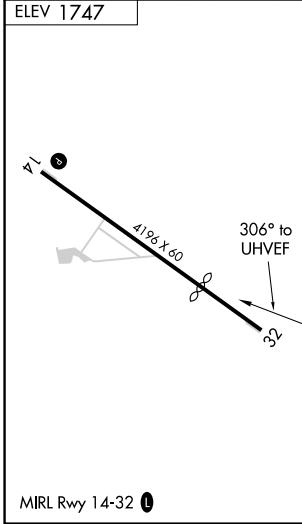

APP CRS	Rwy Idg	N/A
306°	TDZE	N/A
	Apt Elev	1747

RNAV (GPS)-A

LAKE PLACID (LKP)

RNP APCH.	Procedure NA at night. Use Saranac Lake altimeter setting.	MISSED APPROACH: Climb to 5000 direct PUGRE and hold.
NA -16°C		

SLK ASOS 124.175	BOSTON CENTER 120.35 342.25	UNICOM 122.8 (CTAF)
----------------------------	---------------------------------------	-------------------------------

CATEGORY	A	B	C	D
CIRCLING	3160-1¼ 1413 (1500-1¼)	3160-1½ 1413 (1500-1½)	NA	