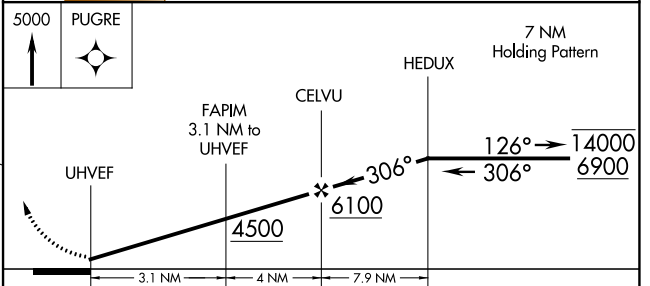

APP CRS	Rwy Idg	N/A
306°	TDZE	N/A
	Apt Elev	1747

RNAV (GPS)-A

LAKE PLACID (LKP)

RNP APCH.	Procedure NA at night. Use Saranac Lake altimeter setting.	MISSED APPROACH: Climb to 5000 direct PUGRE and hold.
NA -16°C		

SLK ASOS 124.175	BOSTON CENTER 120.35 342.25	UNICOM 122.8 (CTAF)
----------------------------	---------------------------------------	-------------------------------

CATEGORY	A	B	C	D
CIRCLING	3160-1¼ 1413 (1500-1¼)	3160-1½ 1413 (1500-1½)	NA	