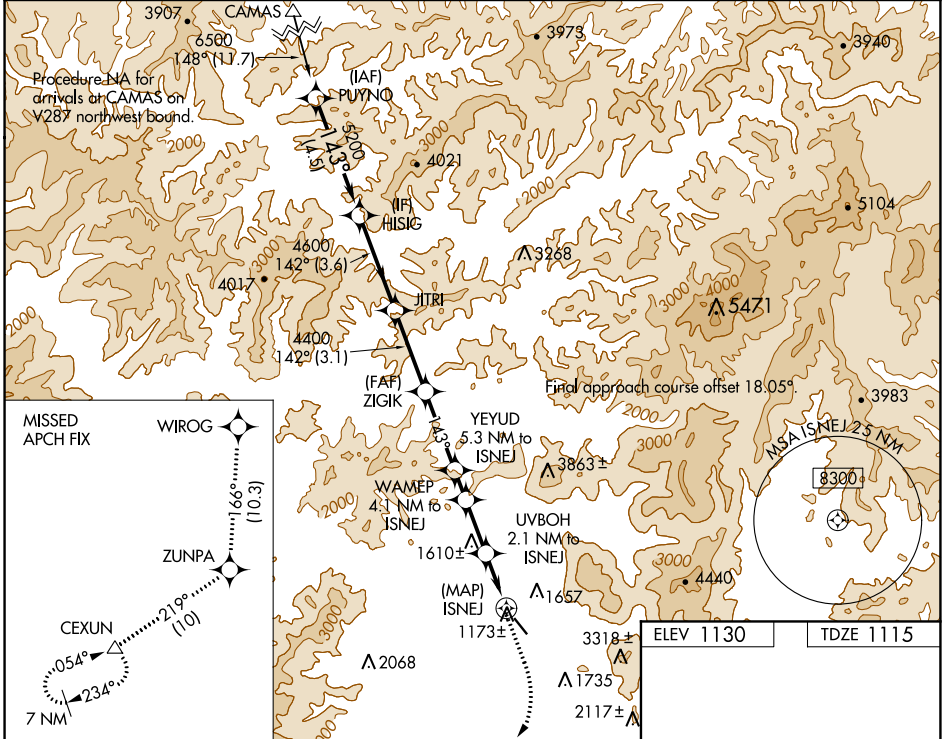

WAAS CH 56242 W13A	APP CRS 143°	Rwy Idg TDZE Apt Elev	4001 1115 1130
--	------------------------	-----------------------------	---

RNAV (GPS) RWY 13

GRANTS PASS (3S8)

RNP APCH.	MISSED APPROACH: Climb to 2000 then climbing right turn to 8000 direct WIROG and track 166° to ZUNPA and track 219° to CEXUN and hold.
-----------	--

AWOS-3PT 120.0	CASCADE APP CON ★ 124.3 379.9	UNICOM 122.8 (CTAF) 0
--------------------------	---	---------------------------------

ELEV 1130	TDZE 1115
-----------	-----------

CATEGORY	A	B	C	D
LP MDA	1720-1	605 (600-1)	1720-1¾	605 (600-1¾)
CIRCLING	1840-1 710 (800-1)	2080-1¼ 950 (1000-1¼)	2220-3 1090 (1100-3)	2340-3 1210 (1300-3)

NW-1, 16 JUL 2020 to 13 AUG 2020

NW-1, 16 JUL 2020 to 13 AUG 2020