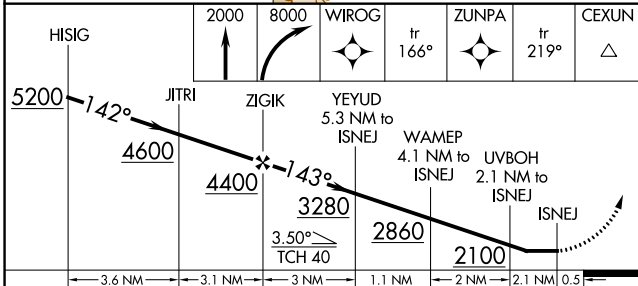

WAAS CH 56242 W13A	APP CRS 143°	Rwy Idg TDZE Apt Elev	4001 1115 1130
--	------------------------	-----------------------------	---

RNAV (GPS) RWY 13

GRANTS PASS (3S8)

RNP APCH.	MISSED APPROACH: Climb to 2000 then climbing right turn to 8000 direct WIROG and track 166° to ZUNPA and track 219° to CEXUN and hold.
-----------	--

AWOS-3PT 120.0	CASCADE APP CON ★ 124.3 379.9	UNICOM 122.8 (CTAF) 0
--------------------------	---	---------------------------------

ELEV 1130	TDZE 1115
-----------	-----------

CATEGORY	A	B	C	D
LP MDA	1720-1	605 (600-1)	1720-1¾	605 (600-1¾)
CIRCLING	1840-1 710 (800-1)	2080-1¼ 950 (1000-1¼)	2220-3 1090 (1100-3)	2340-3 1210 (1300-3)