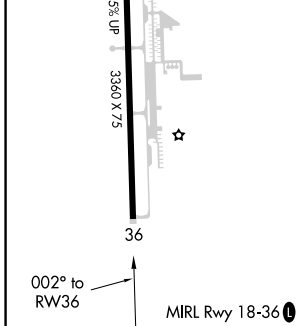

APP CRS	Rwy Idg	N/A
002°	TDZE	N/A
	Apt Elev	675

RNAV (GPS)-B

BOLINGBROOK'S CLOW INTL (1C5)

RNP APCH.		MISSED APPROACH: Climbing left turn to 2300 direct JOT VOR/DME and hold.
Procedure NA at night. Use Lewis University altimeter setting.		
LOT AWOS-3 118.525	CHICAGO APP CON 119.35 354.075	CTAF 122.9 0

CATEGORY	A	B	C	D
CIRCLING	1160-1 485 (500-1)	1220-1 545 (600-1)	NA	

EC-3, 16 JUL 2020 to 13 AUG 2020

EC-3, 16 JUL 2020 to 13 AUG 2020