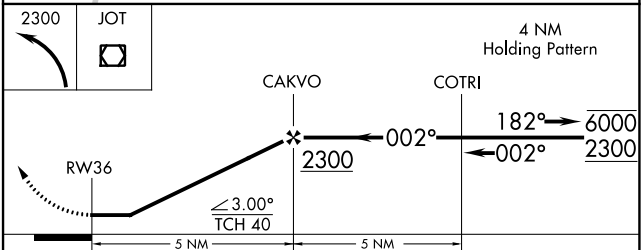

APP CRS	Rwy Idg	N/A
002°	TDZE	N/A
	Apt Elev	675

RNAV (GPS)-B

BOLINGBROOK'S CLOW INTL (1C5)

RNP APCH.		MISSED APPROACH: Climbing left turn to 2300 direct JOT VOR/DME and hold.
Procedure NA at night. Use Lewis University altimeter setting.		
LOT AWOS-3 118.525	CHICAGO APP CON 119.35 354.075	CTAF 122.9 0

CATEGORY	A	B	C	D
CIRCLING	1160-1 485 (500-1)	1220-1 545 (600-1)	NA	

EC-3, 16 JUL 2020 to 13 AUG 2020

EC-3, 16 JUL 2020 to 13 AUG 2020