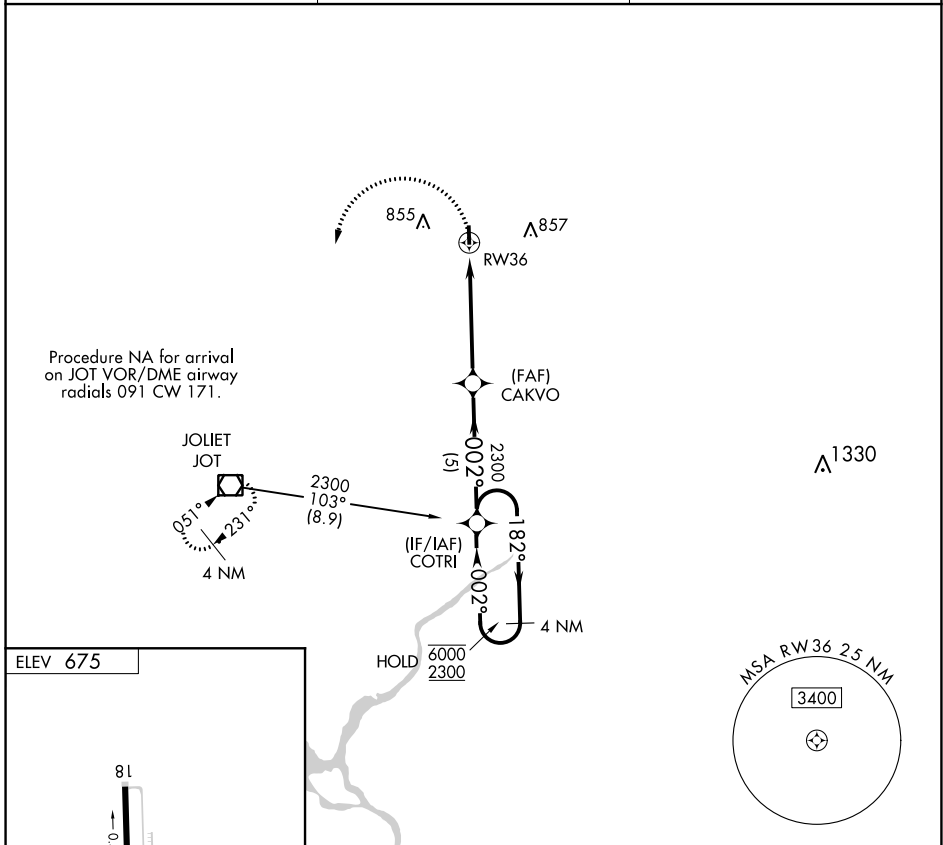

APP CRS	Rwy Idg	N/A
002°	TDZE	N/A
	Apt Elev	675

RNAV (GPS)-B

BOLINGBROOK'S CLOW INTL (1C5)

RNP APCH.		MISSED APPROACH: Climbing left turn to 2300 direct JOT VOR/DME and hold.
Procedure NA at night. Use Lewis University altimeter setting.		
LOT AWOS-3 118.525	CHICAGO APP CON 119.35 354.075	CTAF 122.9 0

CATEGORY	A	B	C	D
CIRCLING	1160-1 485 (500-1)	1220-1 545 (600-1)	NA	

EC-3, 16 JUL 2020 to 13 AUG 2020

EC-3, 16 JUL 2020 to 13 AUG 2020