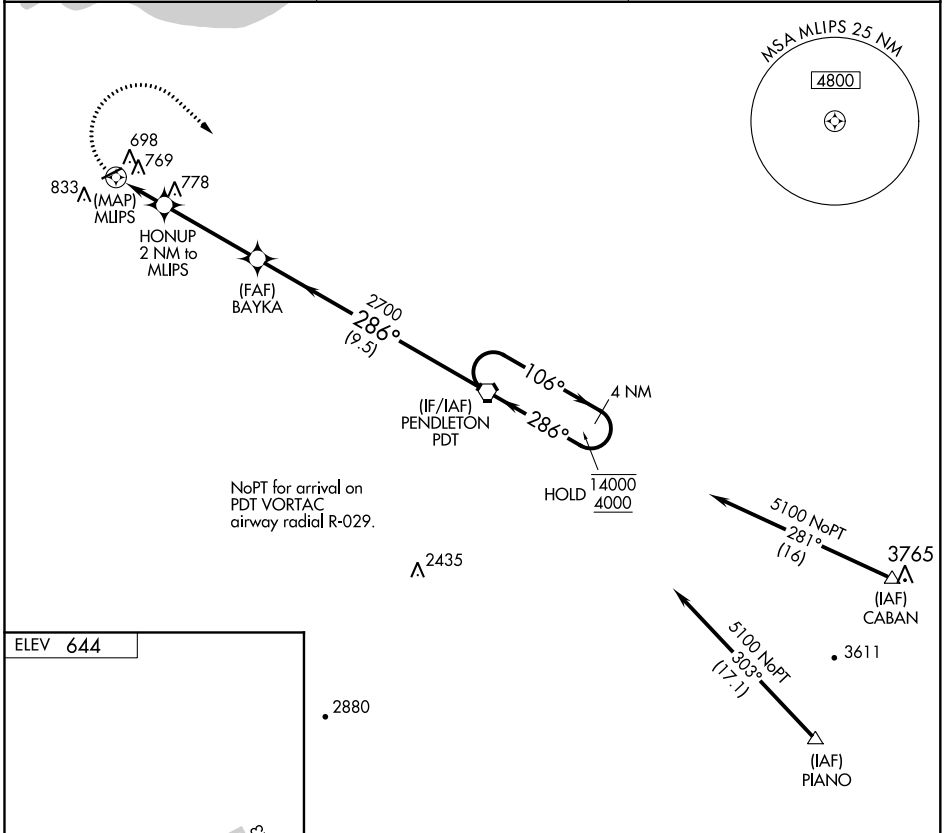

RNAV (GPS)-B
HERMISTON MUNI (HRI)

APP CRS 286°	Rwy Idg TDZE Apt Elev	N/A N/A 644
------------------------	-----------------------------	--

RNP APCH.
 Circling Rwy 5 NA at night.

MISSED APPROACH: Climbing right turn to 4000 direct PDT VORTAC and hold.

ASOS
135.225

CHINOOK APP CON ★
133.15 379.15

UNICOM
122.8 (CTAF) 0

4000	PDT	PDT VORTAC		4 NM Holding Pattern
HONUP 2 NM to MLIPS		BAYKA	106° → 14000 ← 286° 4000	
MLIPS	1400	2700		
2 NM		3.9 NM	9.5 NM	
CATEGORY	A	B	C	D
 CIRCLING	1140-1 496 (500-1)		1140-1½ 496 (500-1½)	1260-2 616 (700-2)

NW-1, 16 JUL 2020 to 13 AUG 2020

NW-1, 16 JUL 2020 to 13 AUG 2020