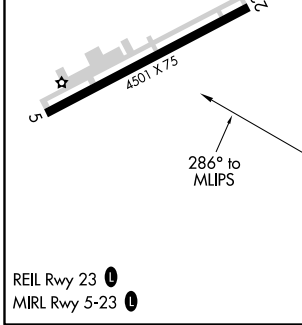

RNAV (GPS)-B
HERMISTON MUNI (HRI)

APP CRS 286°	Rwy Idg TDZE Apt Elev	N/A N/A 644
------------------------	-----------------------------	--

RNP APCH.
 Circling Rwy 5 NA at night.

MISSED APPROACH: Climbing right turn to 4000 direct PDT VORTAC and hold.

ASOS
135.225

CHINOOK APP CON ★
133.15 379.15

UNICOM
122.8 (CTAF) 0

4000	PDT	PDT VORTAC		4 NM Holding Pattern
HONUP 2 NM to MLIPS		BAYKA	106° → 14000 ← 286° 4000	
MLIPS	1400	2700		
2 NM		3.9 NM	9.5 NM	
CATEGORY	A	B	C	D
 CIRCLING	1140-1 496 (500-1)		1140-1½ 496 (500-1½)	1260-2 616 (700-2)