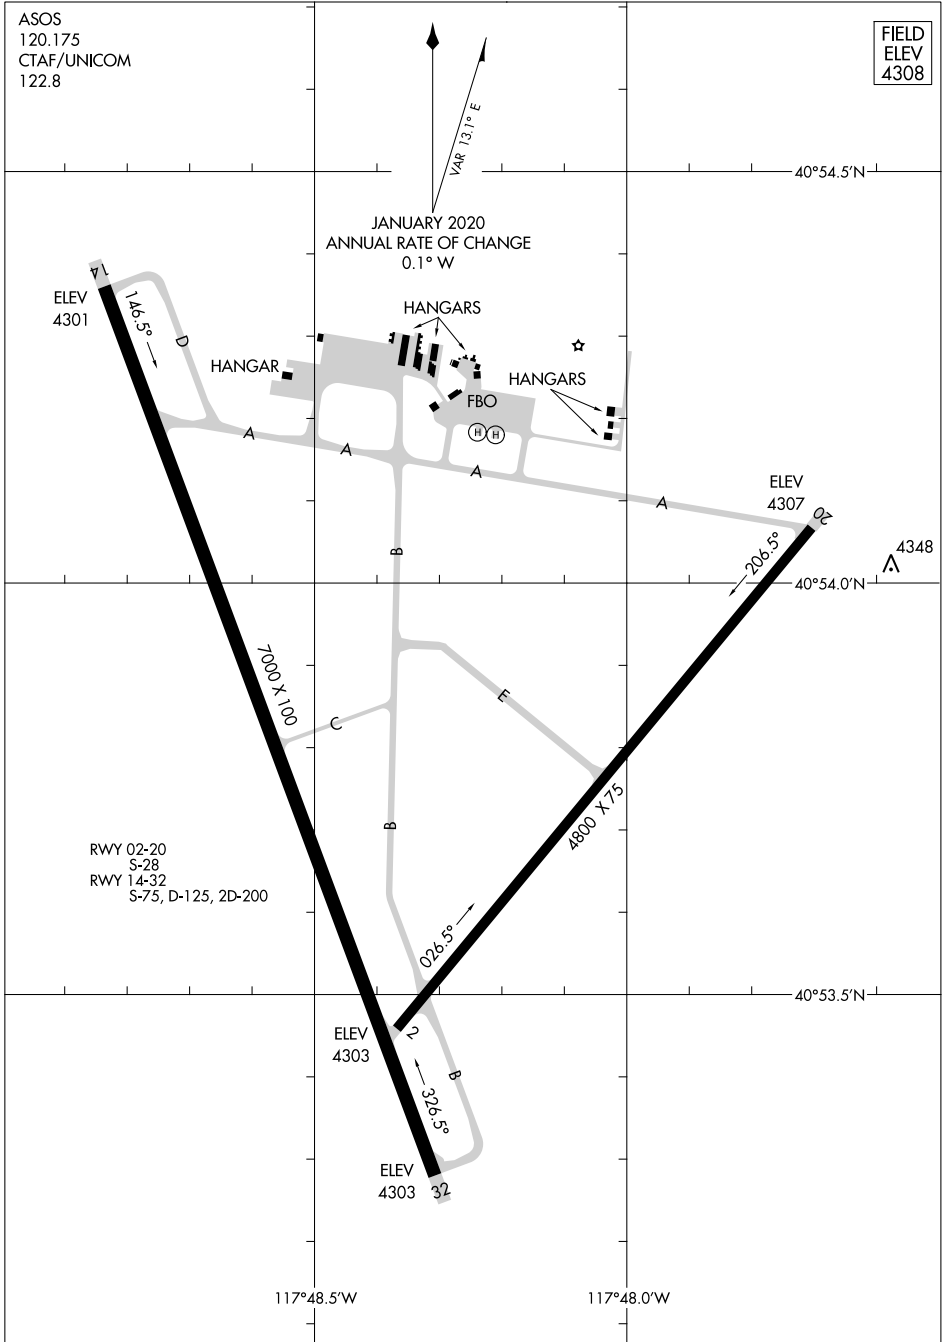

20086

AIRPORT DIAGRAM

WINNEMUCCA MUNI (W/MC)
WINNEMUCCA, NEVADA

AL-6471 (FAA)

ASOS
120.175
CTAF/UNICOM
122.8

FIELD
ELEV
4308

JANUARY 2020
ANNUAL RATE OF CHANGE
0.1° W

SW-4, 16 JUL 2020 to 13 AUG 2020

SW-4, 16 JUL 2020 to 13 AUG 2020

AIRPORT DIAGRAM

20086

WINNEMUCCA, NEVADA
WINNEMUCCA MUNI (W/MC)